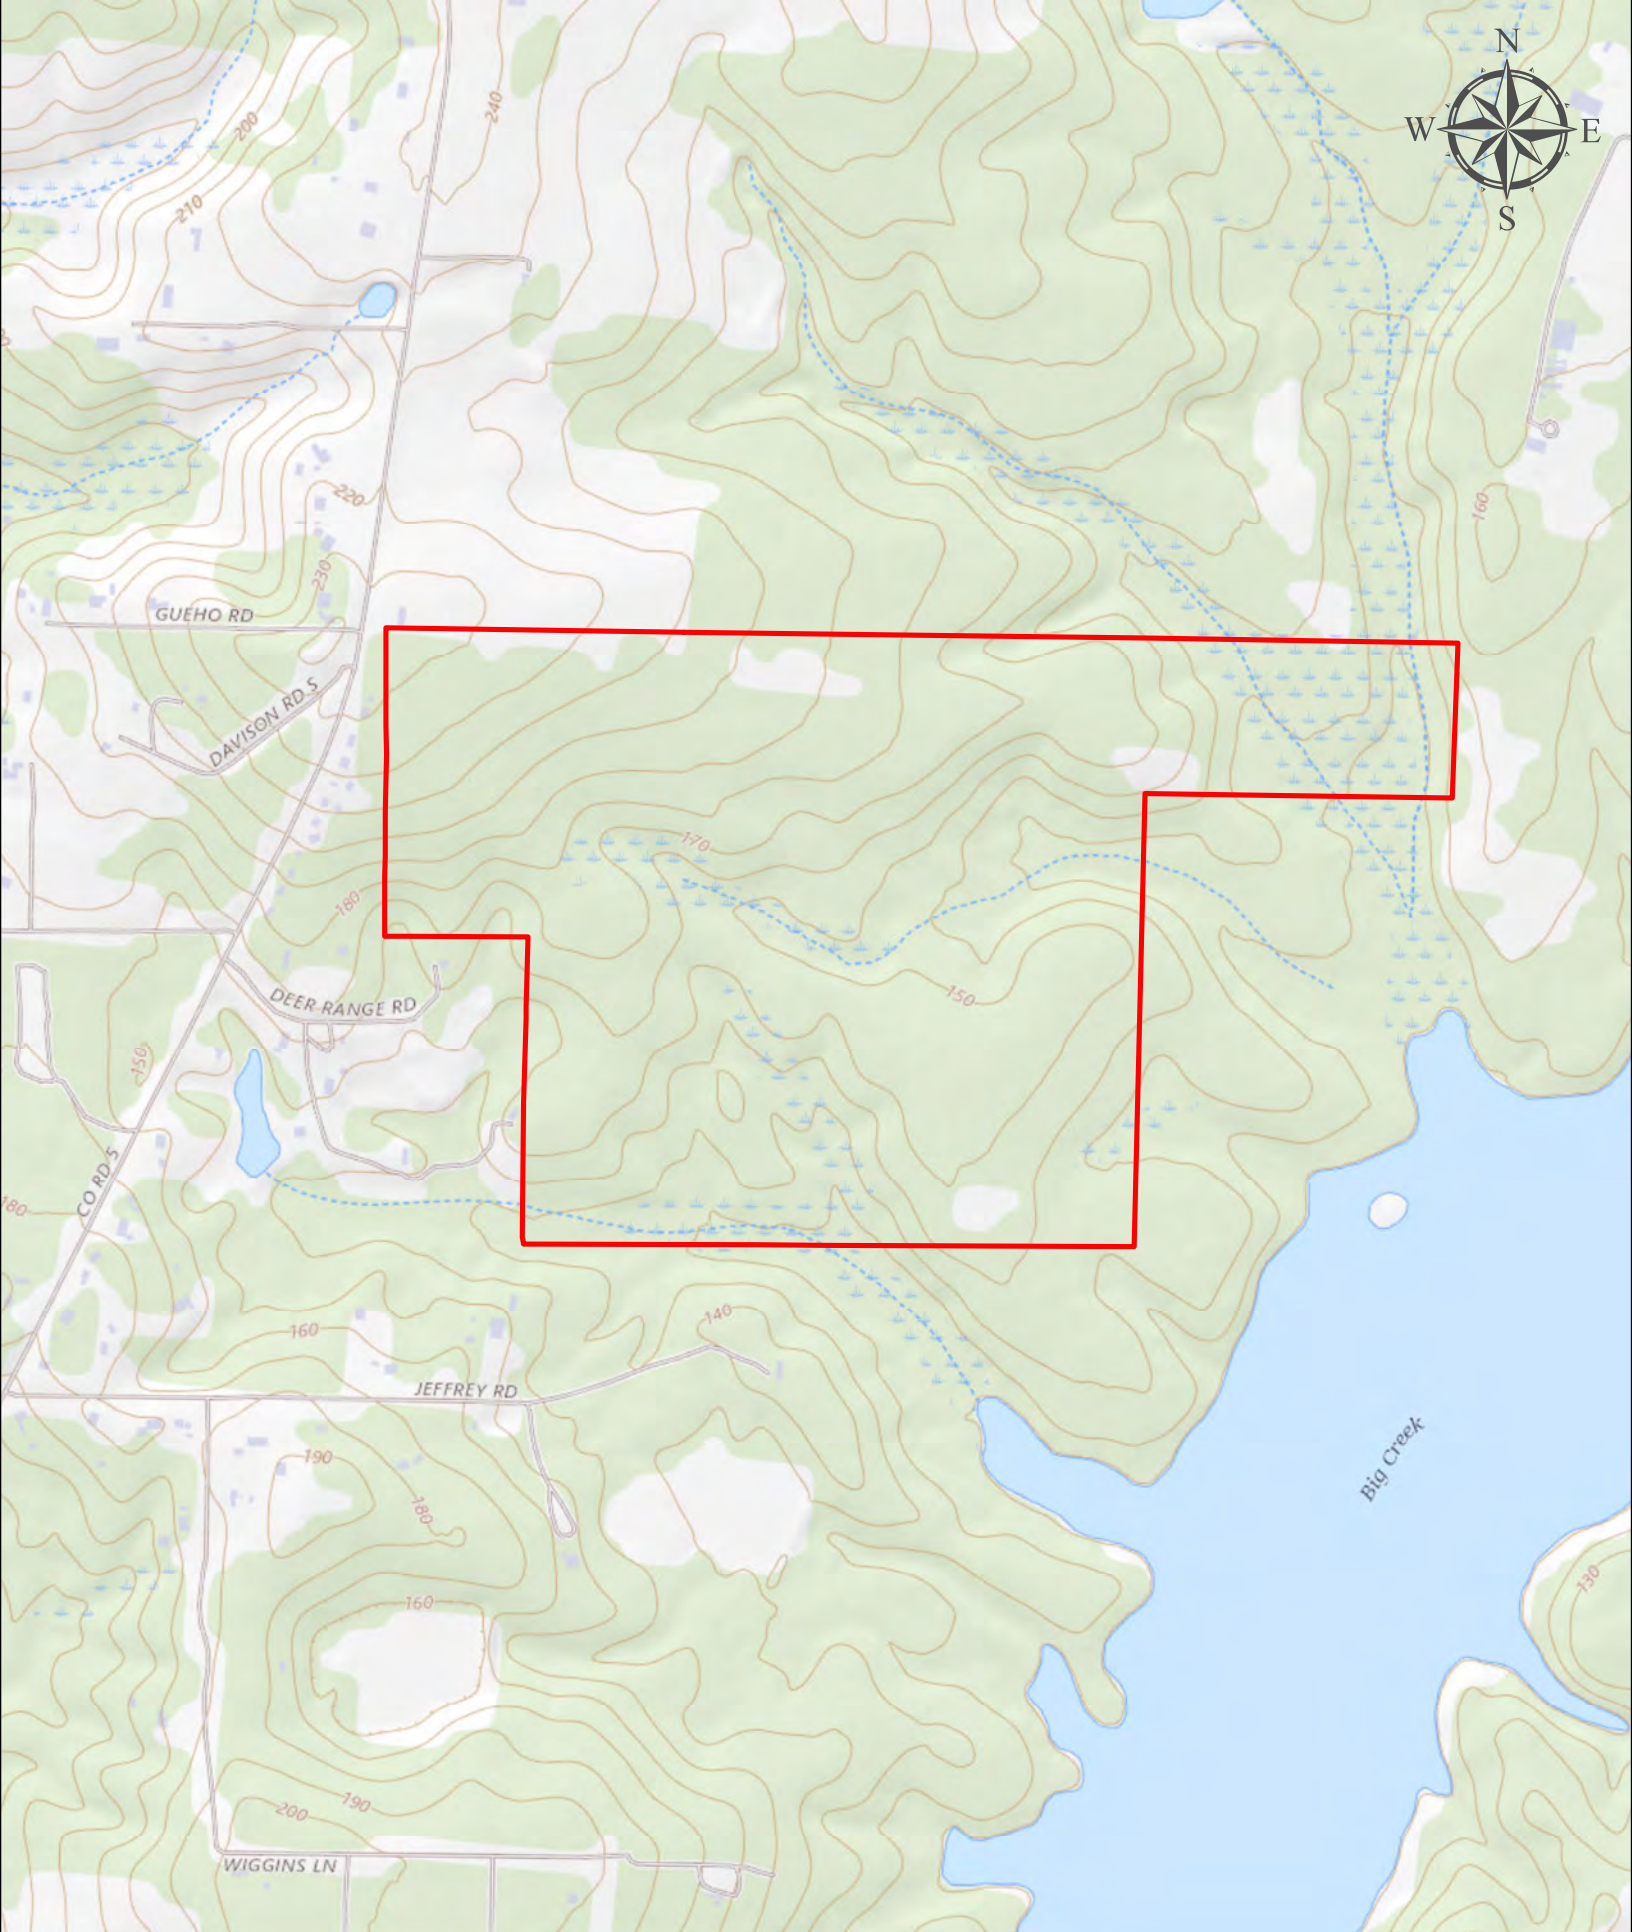

Jeffrey Rd

T3SR4W11

T3SR4W12

T3SR4W14

T3SR4W13

Wilmer Road Tract
201+- Acres
Mobile County, AL

Image Source: NAIP 2021

Map is for illustration purposes only. Accuracy is neither guaranteed nor warranted.

0 330 660 1,320 Feet

Wilmer Road Tract
201+ Acres
Mobile County, AL

Larson & McGowin
PROPERTIES

Map is for illustration purposes only. Accuracy is neither guaranteed nor warranted.

Wilmer Road Tract
201+ Acres
Mobile County, AL

Map is for illustration purposes only. Accuracy is neither guaranteed nor warranted.