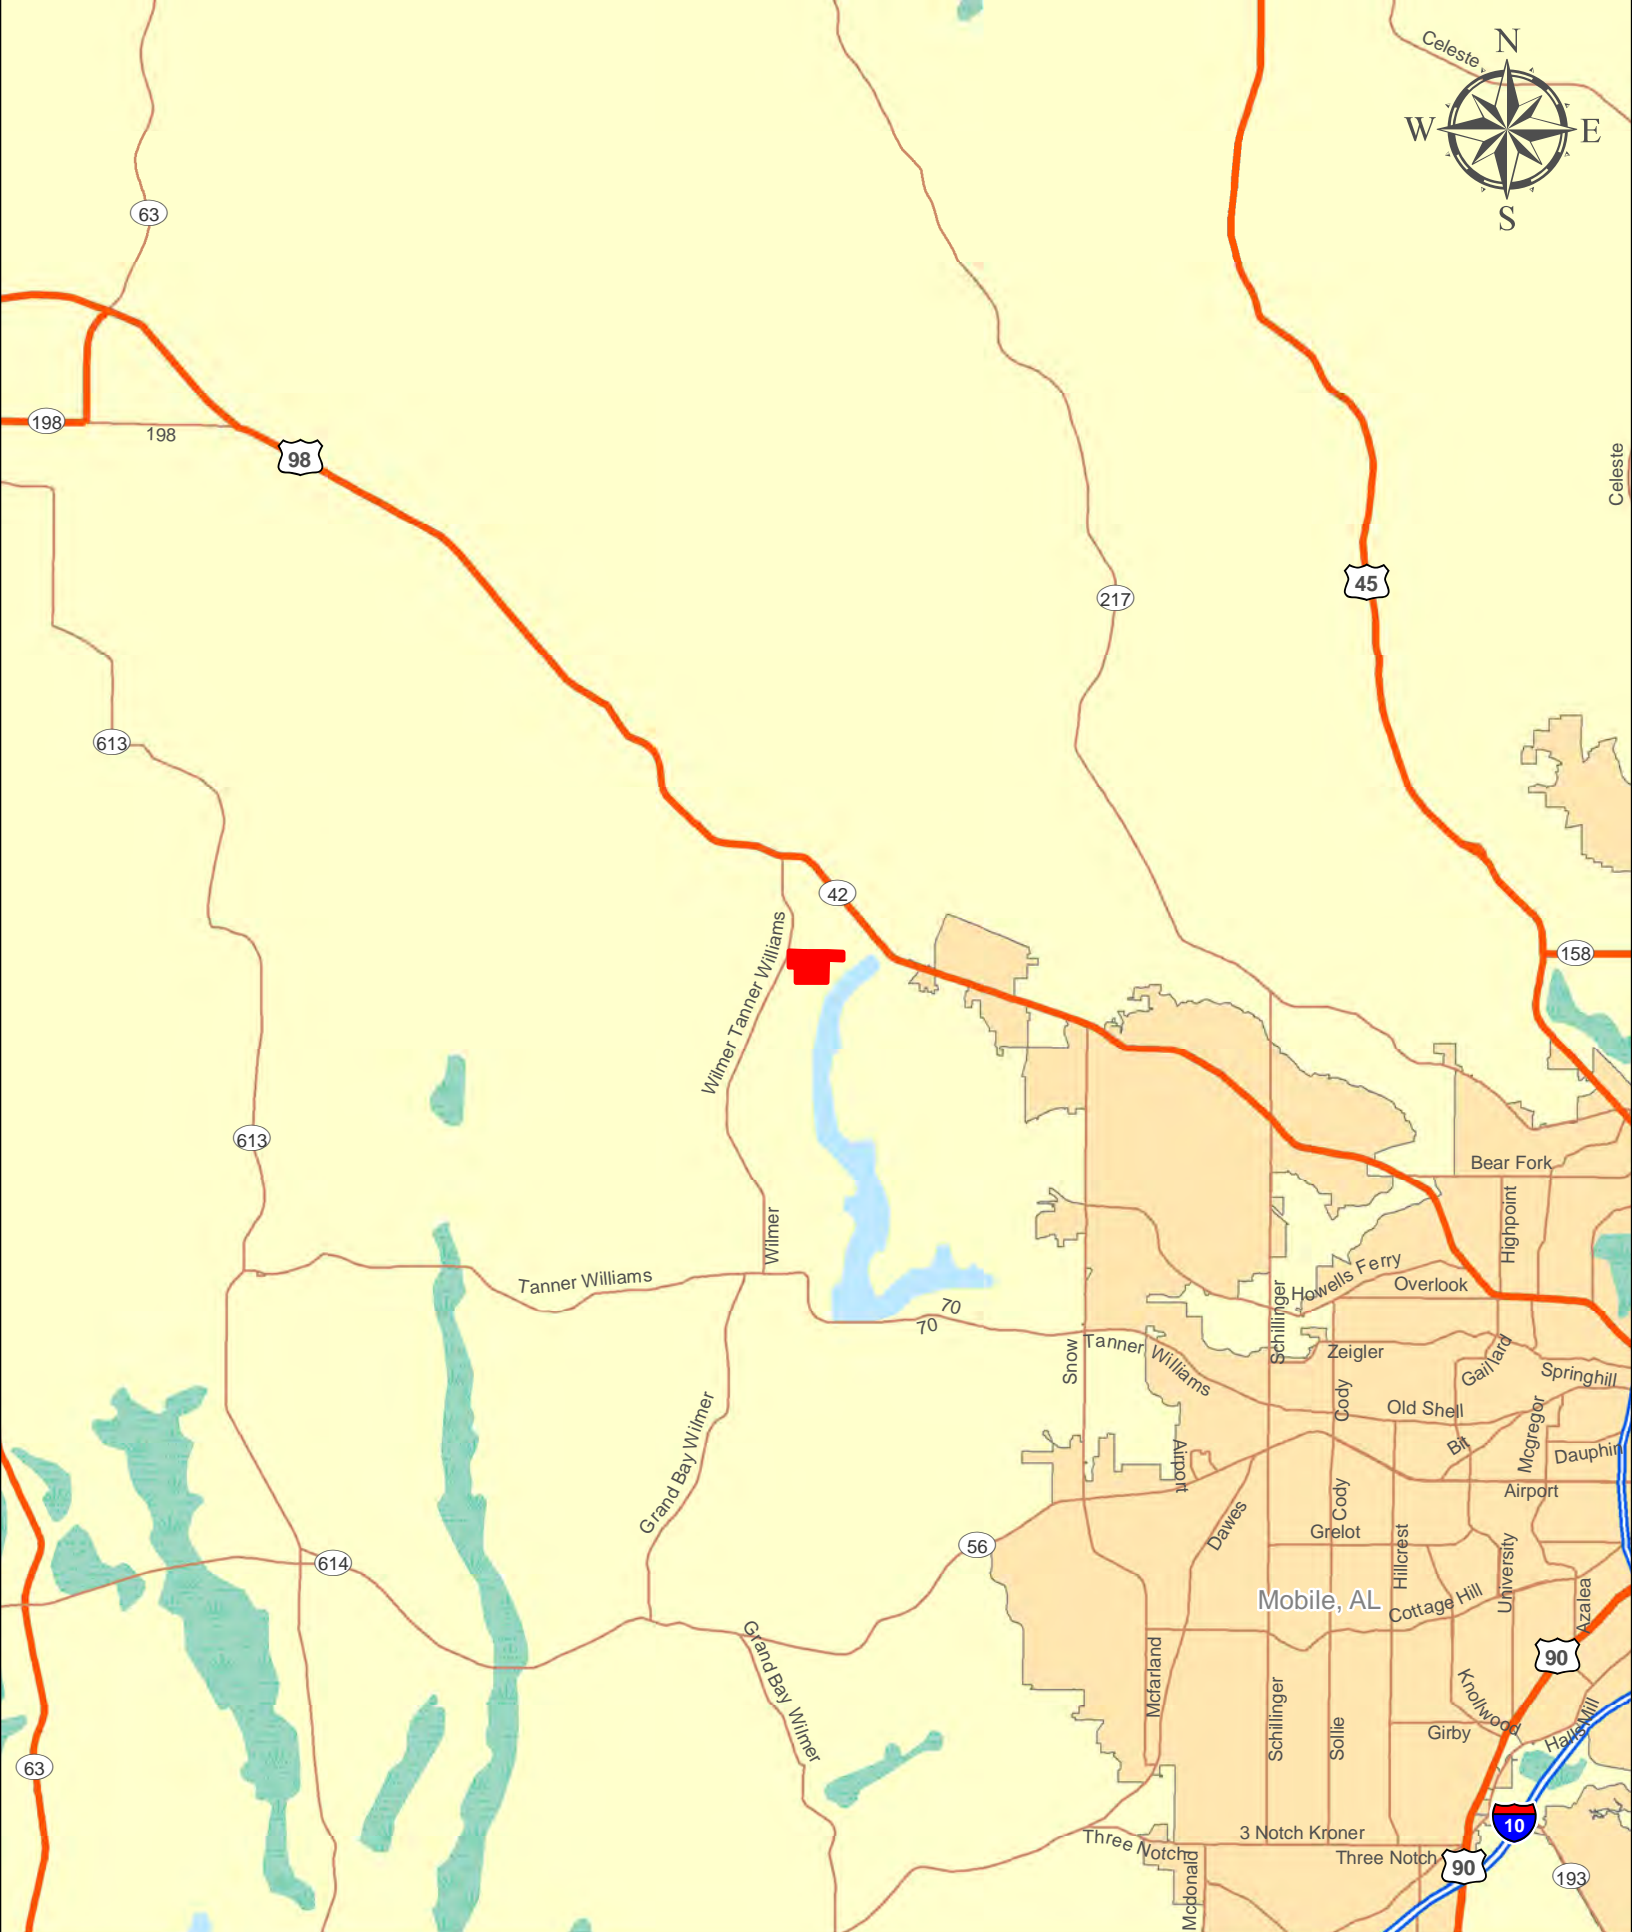

Jeffrey Rd

T3SR4W11

T3SR4W12

T3SR4W14

T3SR4W13

Wilmer Road Tract
201+- Acres
Mobile County, AL

Image Source: NAIP 2021

Map is for illustration purposes only. Accuracy is neither guaranteed nor warranted.

0 330 660 1,320 Feet

Wilmer Road Tract
201+ Acres
Mobile County, AL

Larson & McGowin
PROPERTIES

Map is for illustration purposes only. Accuracy is neither guaranteed nor warranted.

Wilmer Road Tract
201+ Acres
Mobile County, AL

Map is for illustration purposes only. Accuracy is neither guaranteed nor warranted.