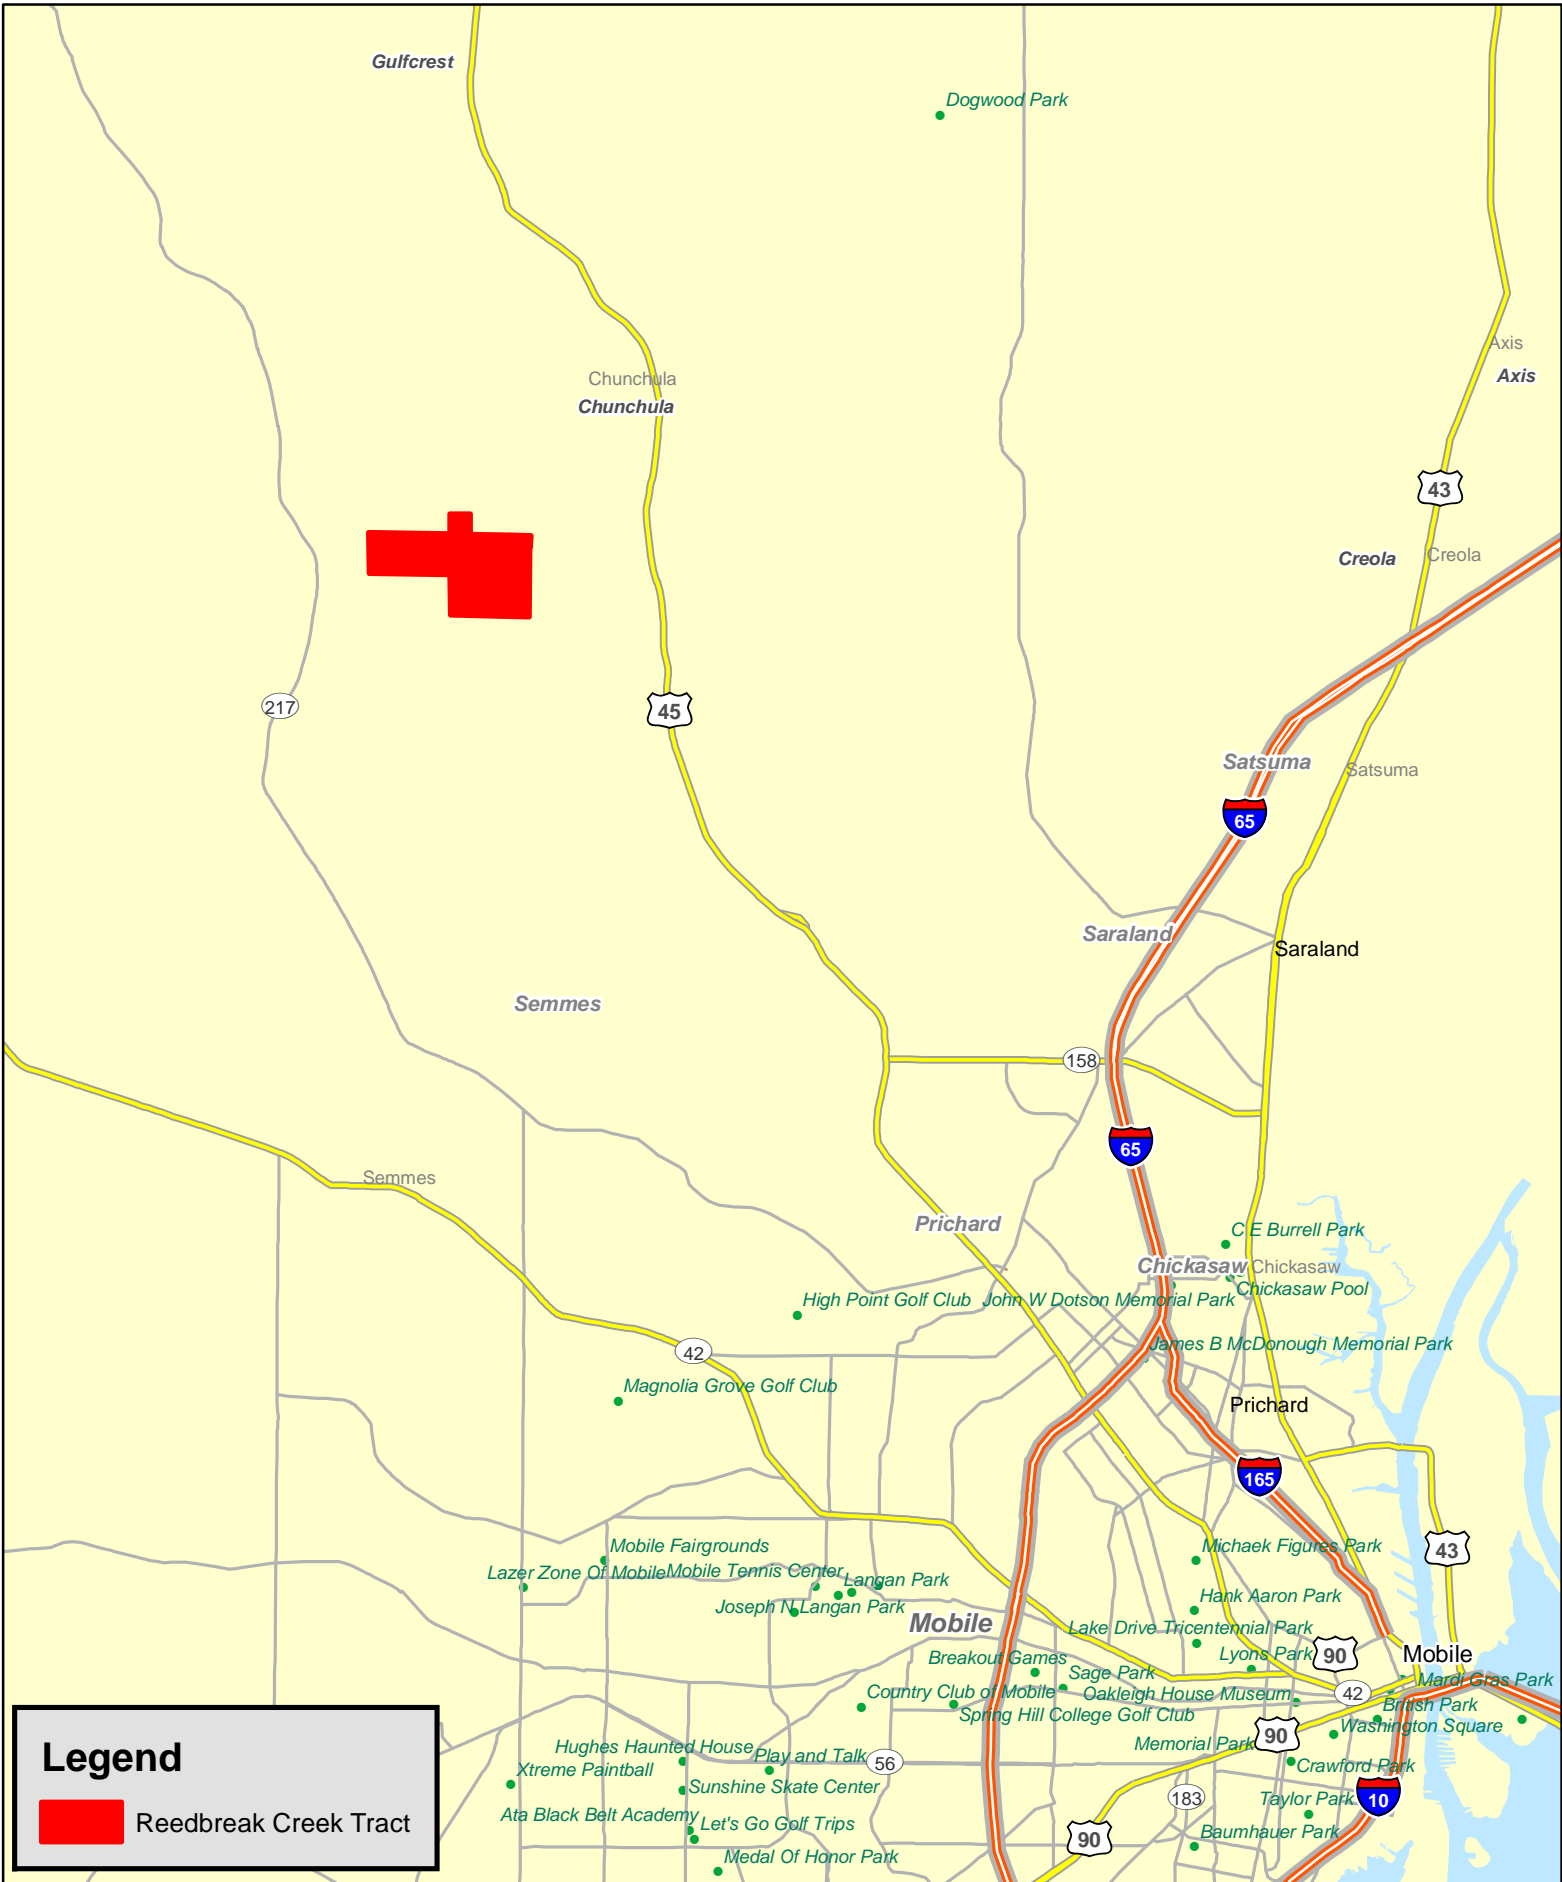

**Legend**

 Reed Break Creek Tract

0 660 1,320 Feet  

**Reed Break Creek Tract**  
**988+ Acres**  
**Mobile County, AL**

**Larson & McGowin**  
 PROPERTIES

Imagery Source: NAIP 2021 Map is for illustration purposes only. Accuracy is neither guaranteed nor warranted.

**Legend**

 Reedbreak Creek Tract

0 2.5 5 Miles

**Reed Break Creek Tract**  
**988+- Acres**  
**Mobile County, AL**

**Larson & McGowin**  
 PROPERTIES

Map is for illustration purposes only. Accuracy is neither guaranteed nor warranted.

**Legend**

 Reed Break Creek Tract

0 660 1,320 Feet

**Reed Break Creek Tract**  
988+ Acres  
Mobile County, AL

**Larson & McGowin**  
PROPERTIES

Map is for illustration purposes only. Accuracy is neither guaranteed nor warranted.