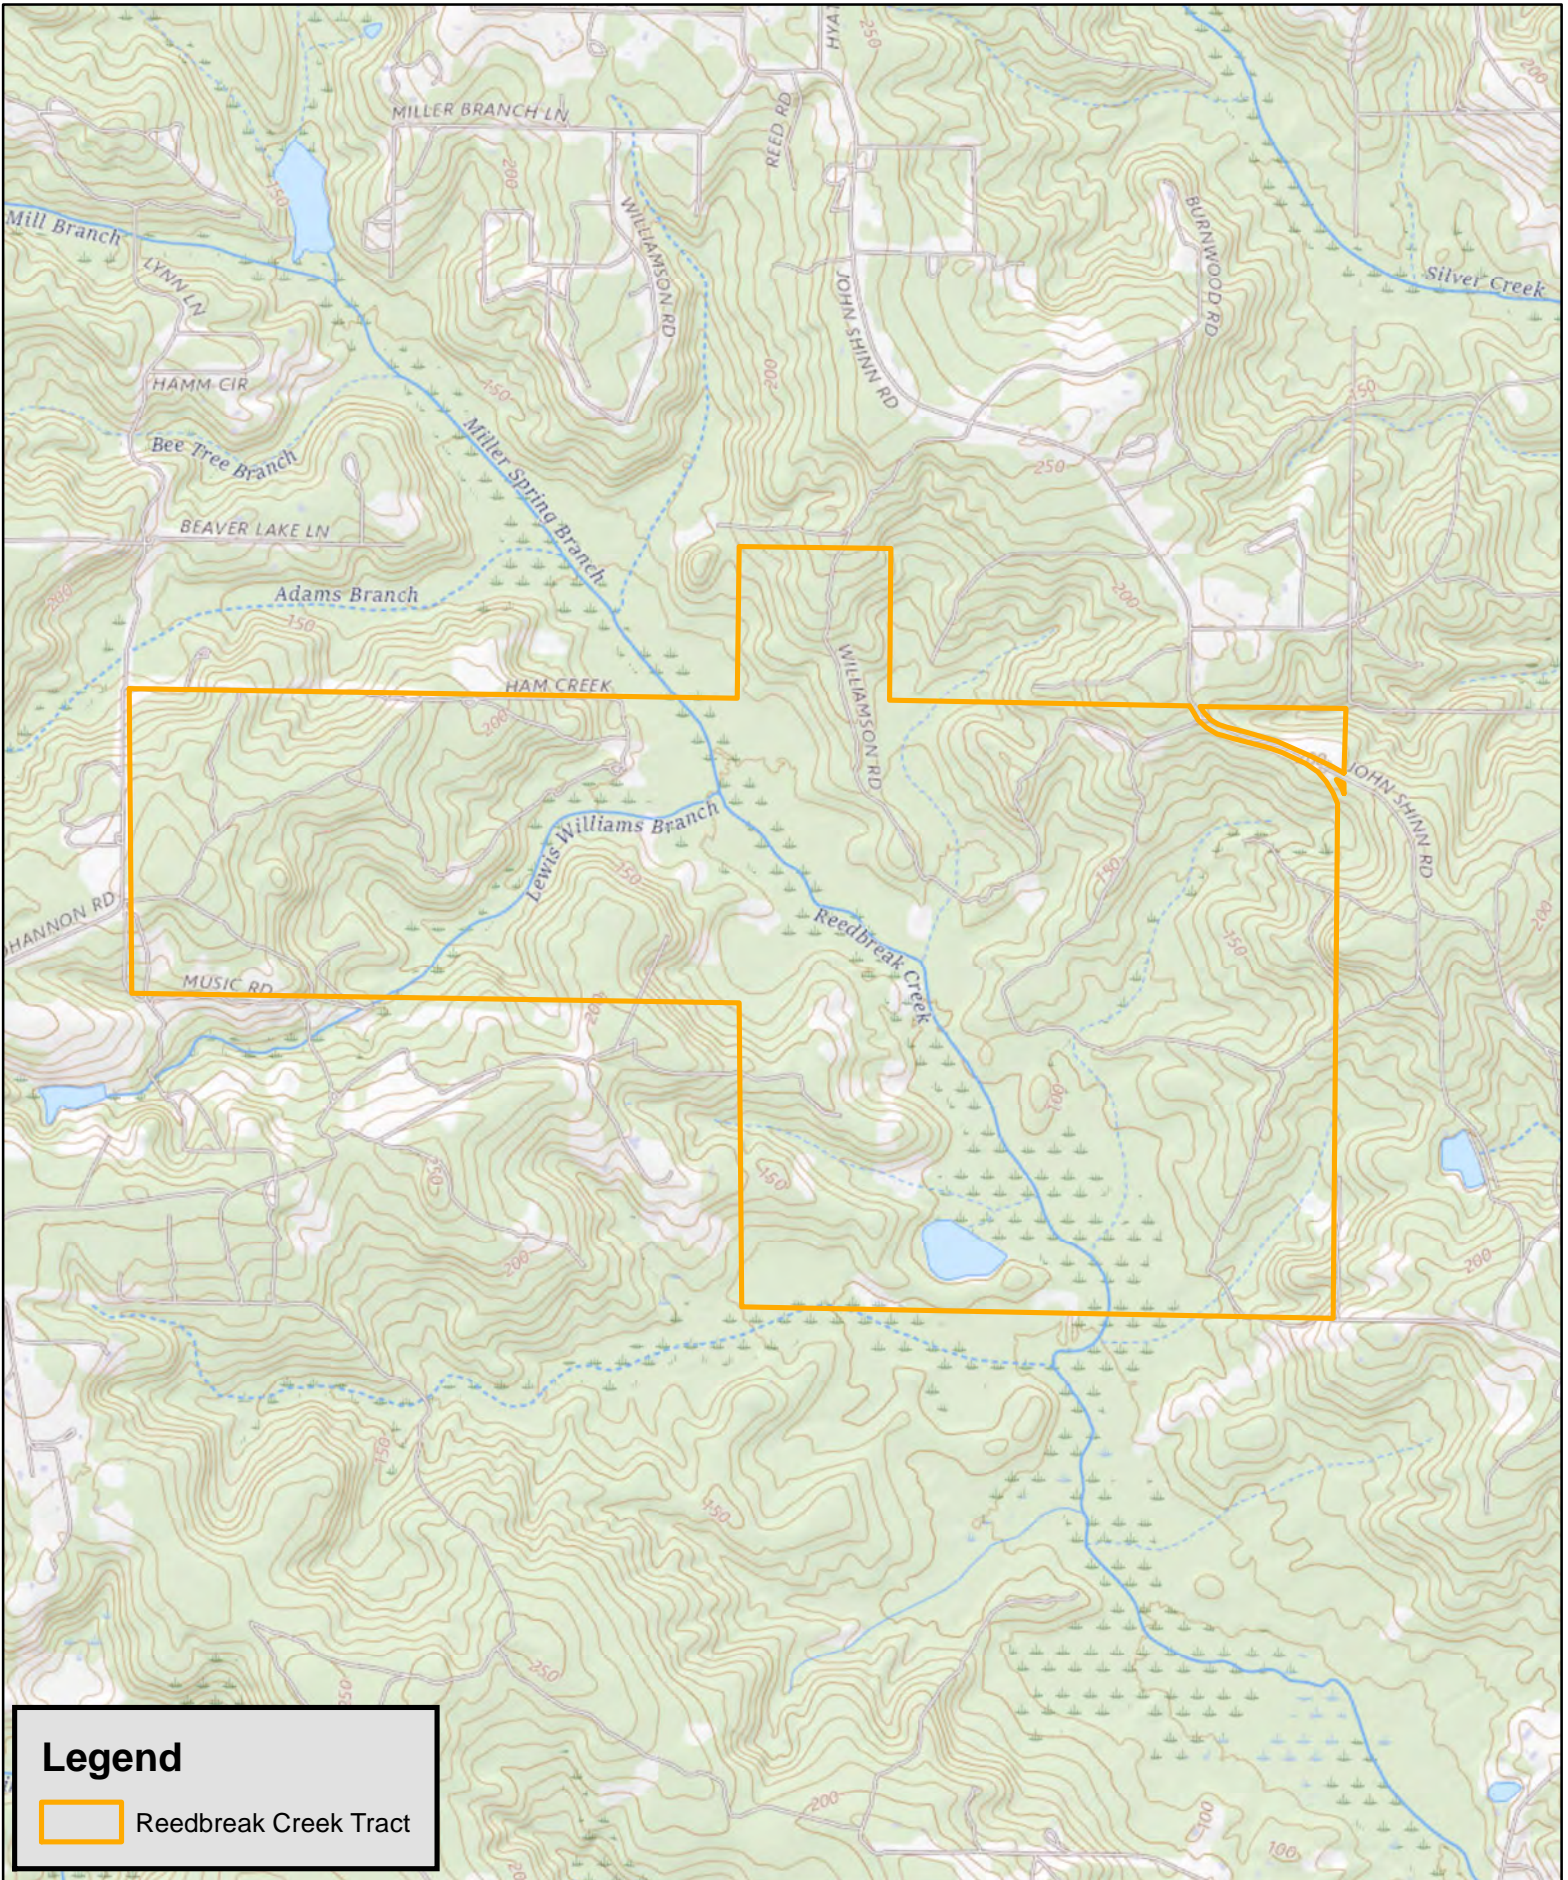

**Legend**

 Reed Break Creek Tract

0 660 1,320 Feet  

**Reed Break Creek Tract**  
**988+ Acres**  
**Mobile County, AL**

**Larson & McGowin**  
 PROPERTIES

Imagery Source: NAIP 2021 Map is for illustration purposes only. Accuracy is neither guaranteed nor warranted.

**Legend**

 Reedbreak Creek Tract

0 2.5 5 Miles

**Reed Break Creek Tract**  
**988+- Acres**  
**Mobile County, AL**

**Larson & McGowin**  
 PROPERTIES

Map is for illustration purposes only. Accuracy is neither guaranteed nor warranted.

**Legend**

 Reed Break Creek Tract

0 660 1,320 Feet

**Reed Break Creek Tract**  
988+ Acres  
Mobile County, AL

**Larson & McGowin**  
PROPERTIES

Map is for illustration purposes only. Accuracy is neither guaranteed nor warranted.