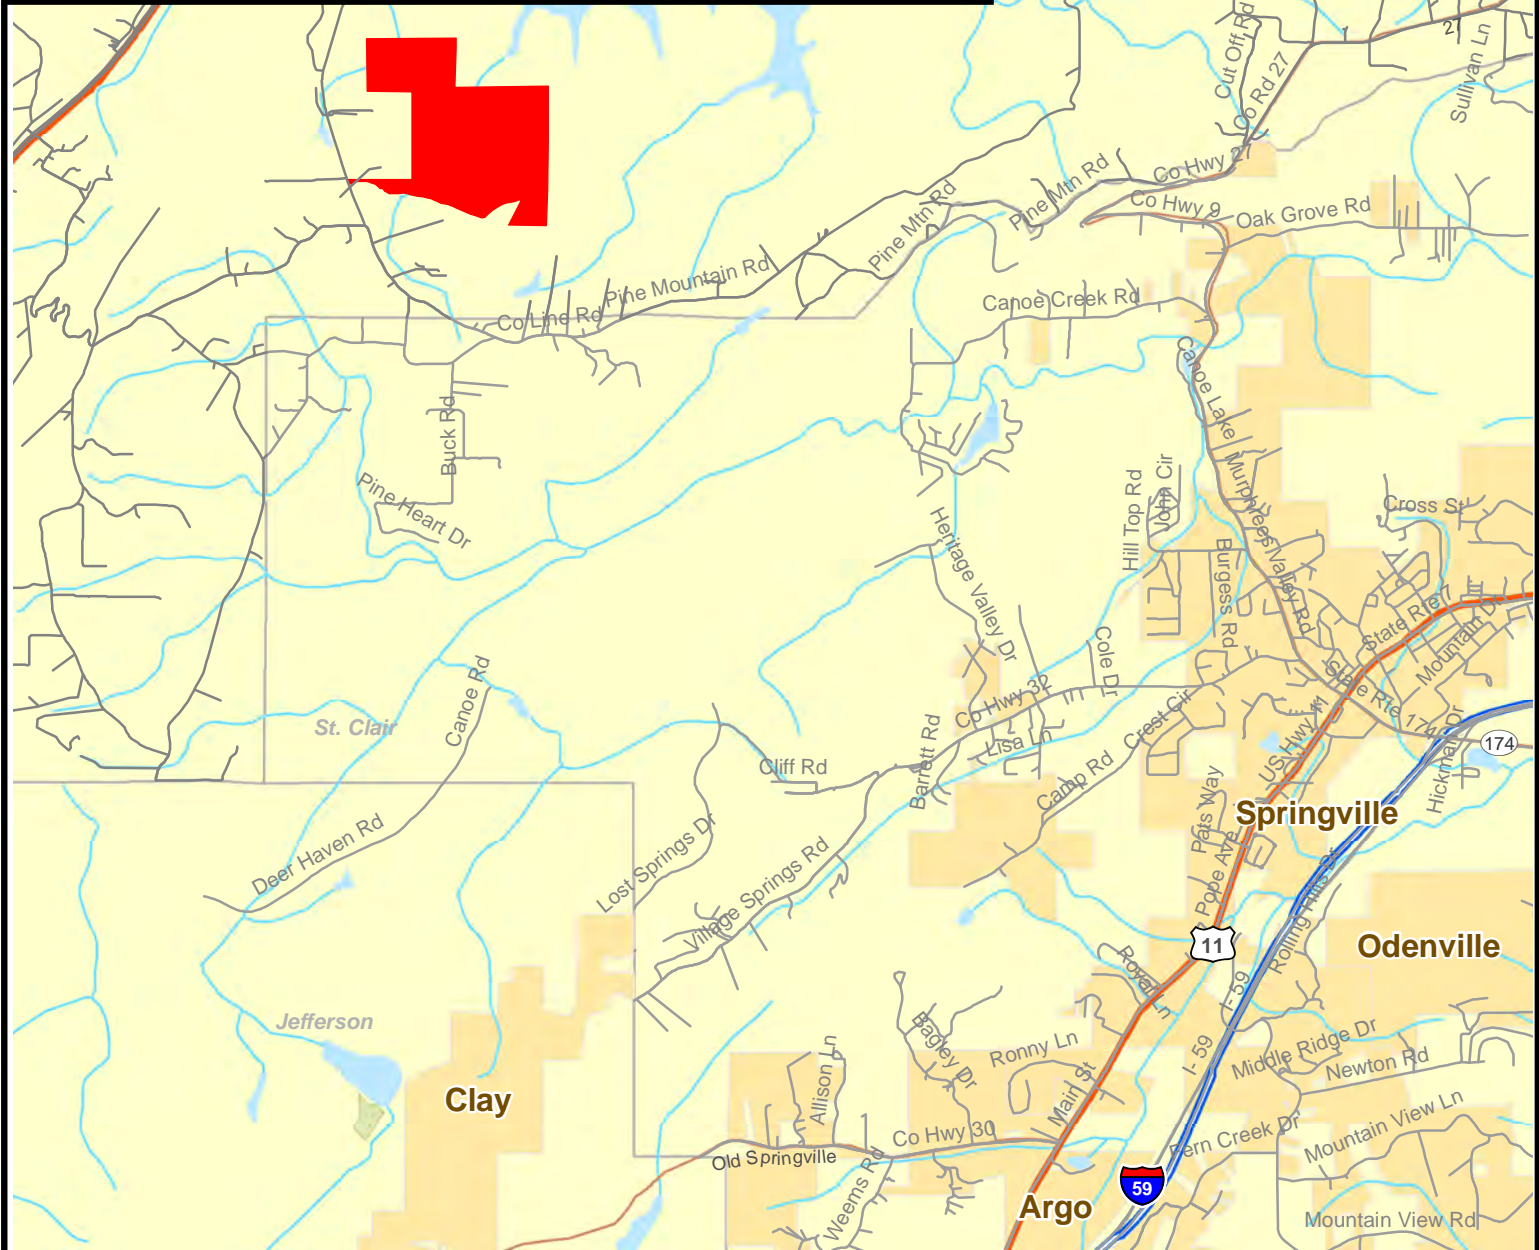

1.5 0.75 0 Miles

**Pine Mountain
419+ Acres
Blount County, AL**

August 15, 2019

Map is for illustrative purposes only. Accuracy is neither warranted nor guaranteed.

**Larson &
McGowin**
PROPERTIES