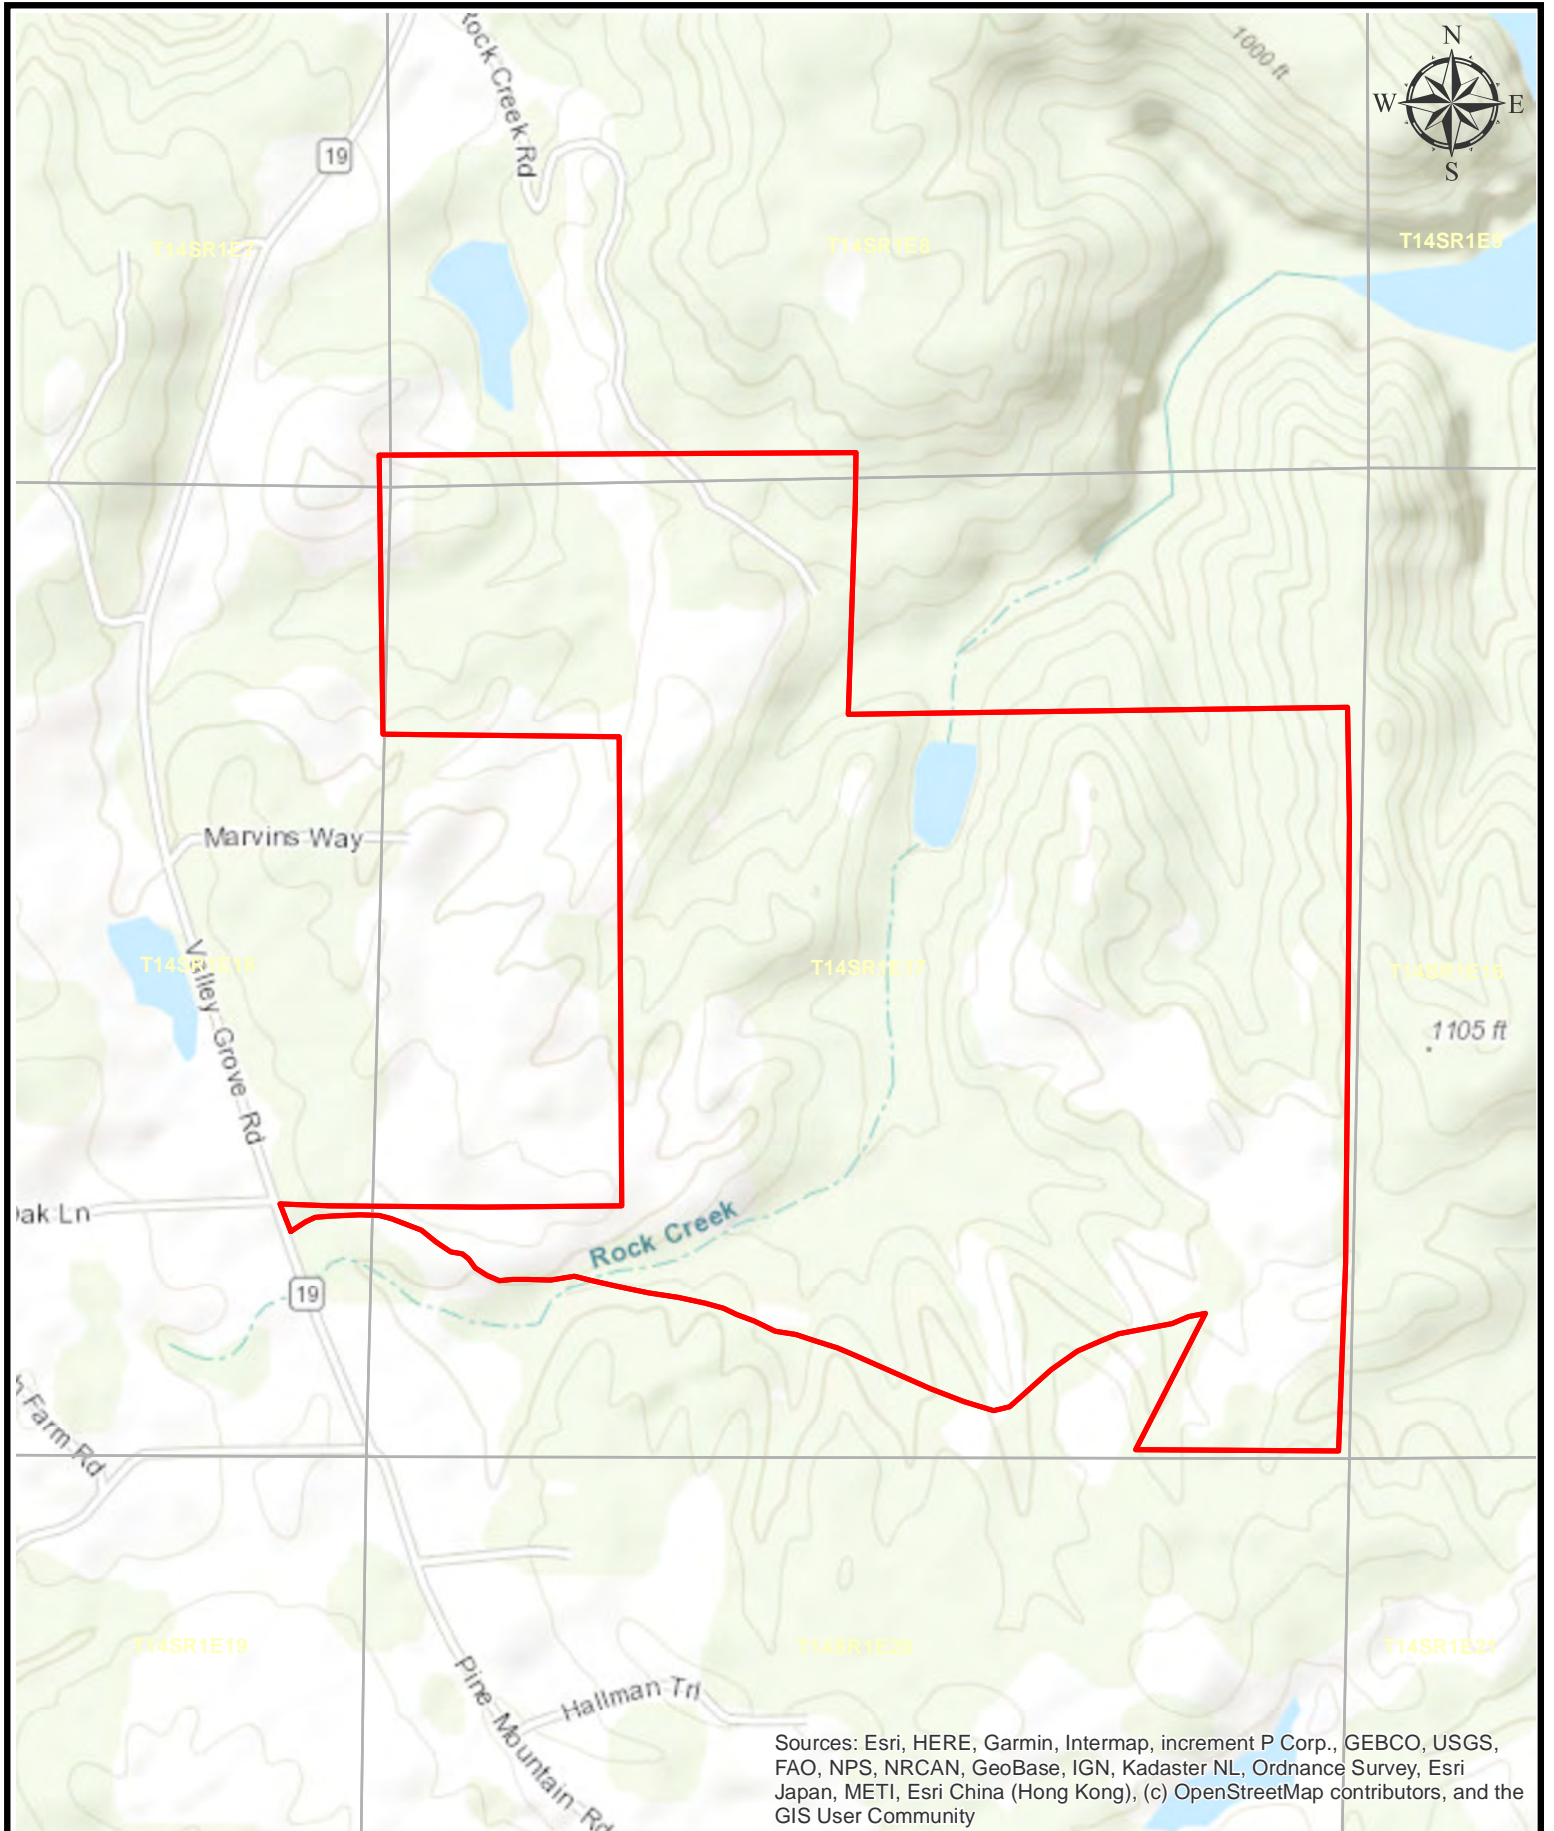

Sources: Esri, HERE, Garmin, Intermap, increment P Corp., GEBCO, USGS, FAO, NPS, NRCAN, GeoBase, IGN, Kadaster NL, Ordnance Survey, Esri Japan, METI, Esri China (Hong Kong), (c) OpenStreetMap contributors, and the GIS User Community

1,800 900 0 Feet

**Pine Mountain
419+ Acres
Blount County, AL**

August 15, 2019

**Larson &
McGowin**
PROPERTIES

Pine Mountain

Map is for illustrative purposes only. Accuracy is neither warranted nor guaranteed.