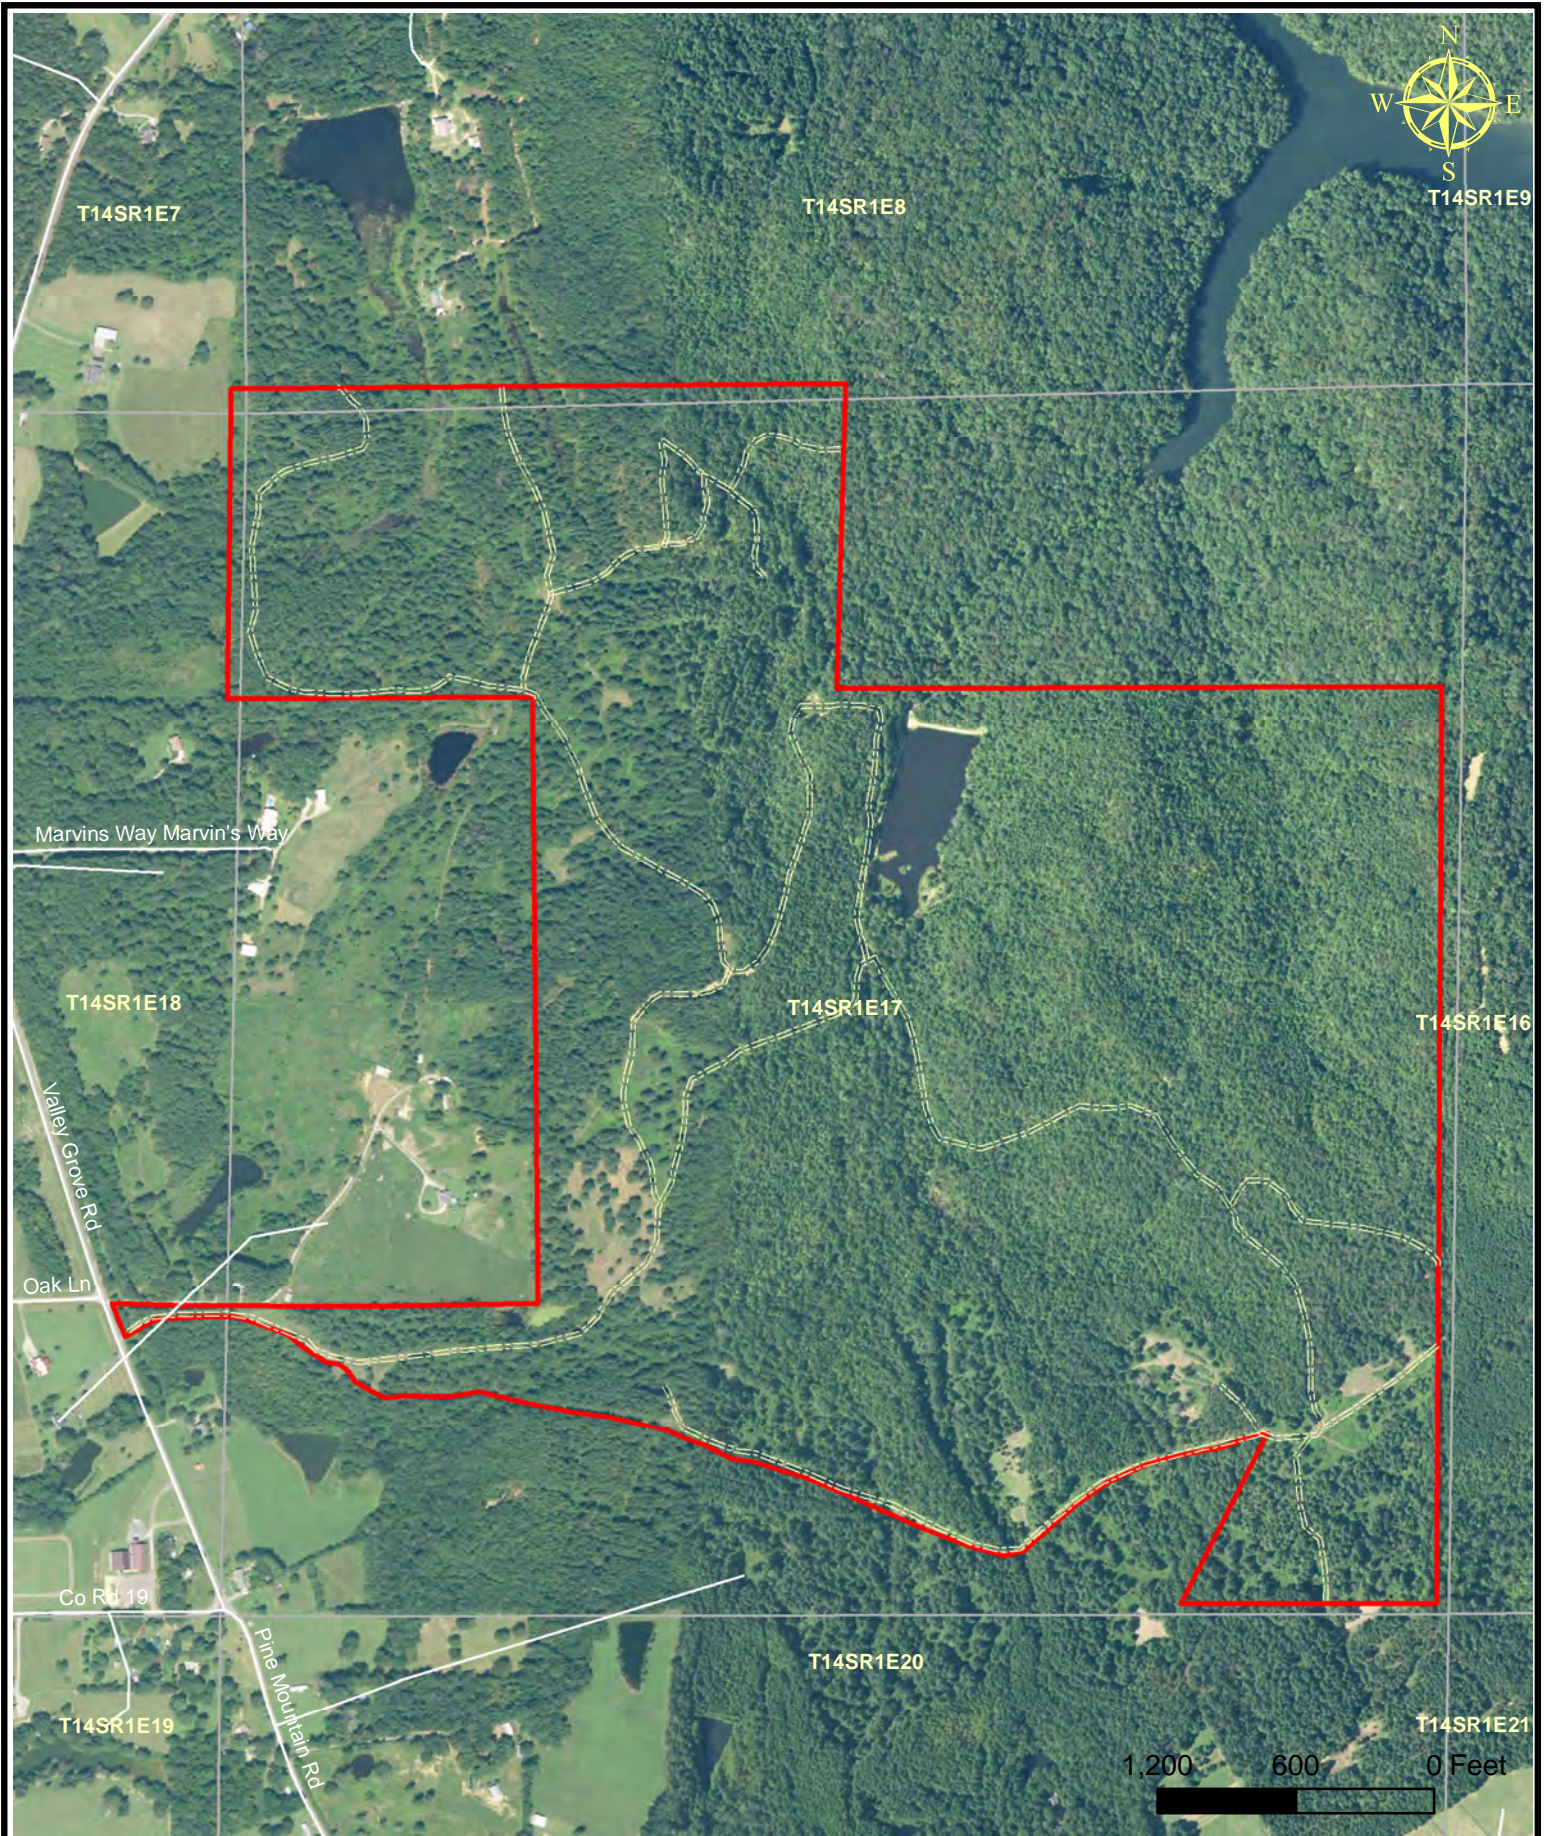

Pine Mountain Road System
	Pine Mountain

Pine Mountain
419 +- Acres
Blount County, AL

August 15, 2019

Larson & McGowin
PROPERTIES

Map is for illustrative purposes only. Accuracy is neither warranted nor guaranteed.