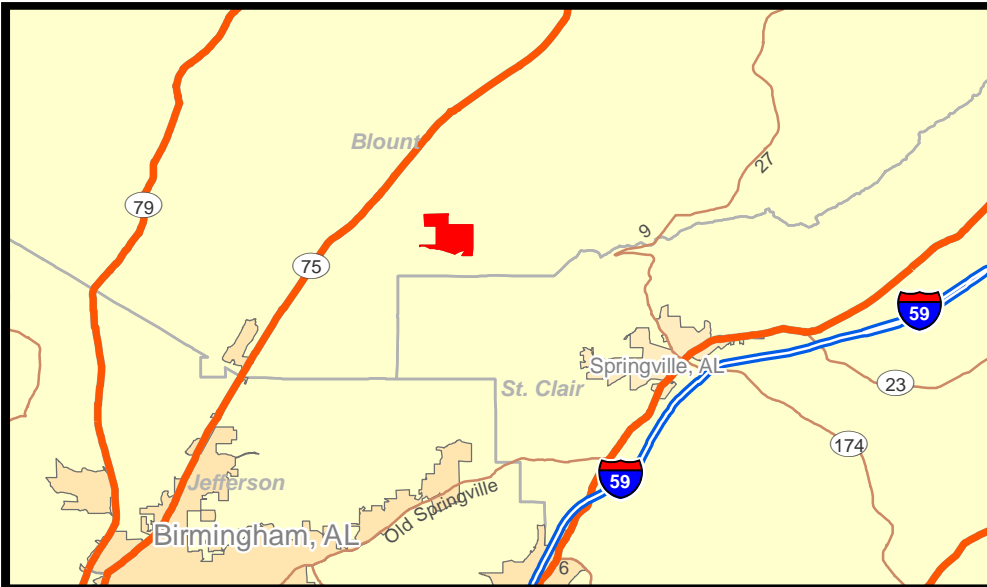

1.5 0.75 0 Miles

**Pine Mountain
419+ Acres
Blount County, AL**

August 15, 2019

Map is for illustrative purposes only. Accuracy is neither warranted nor guaranteed.

**Larson &
McGowin**
PROPERTIES