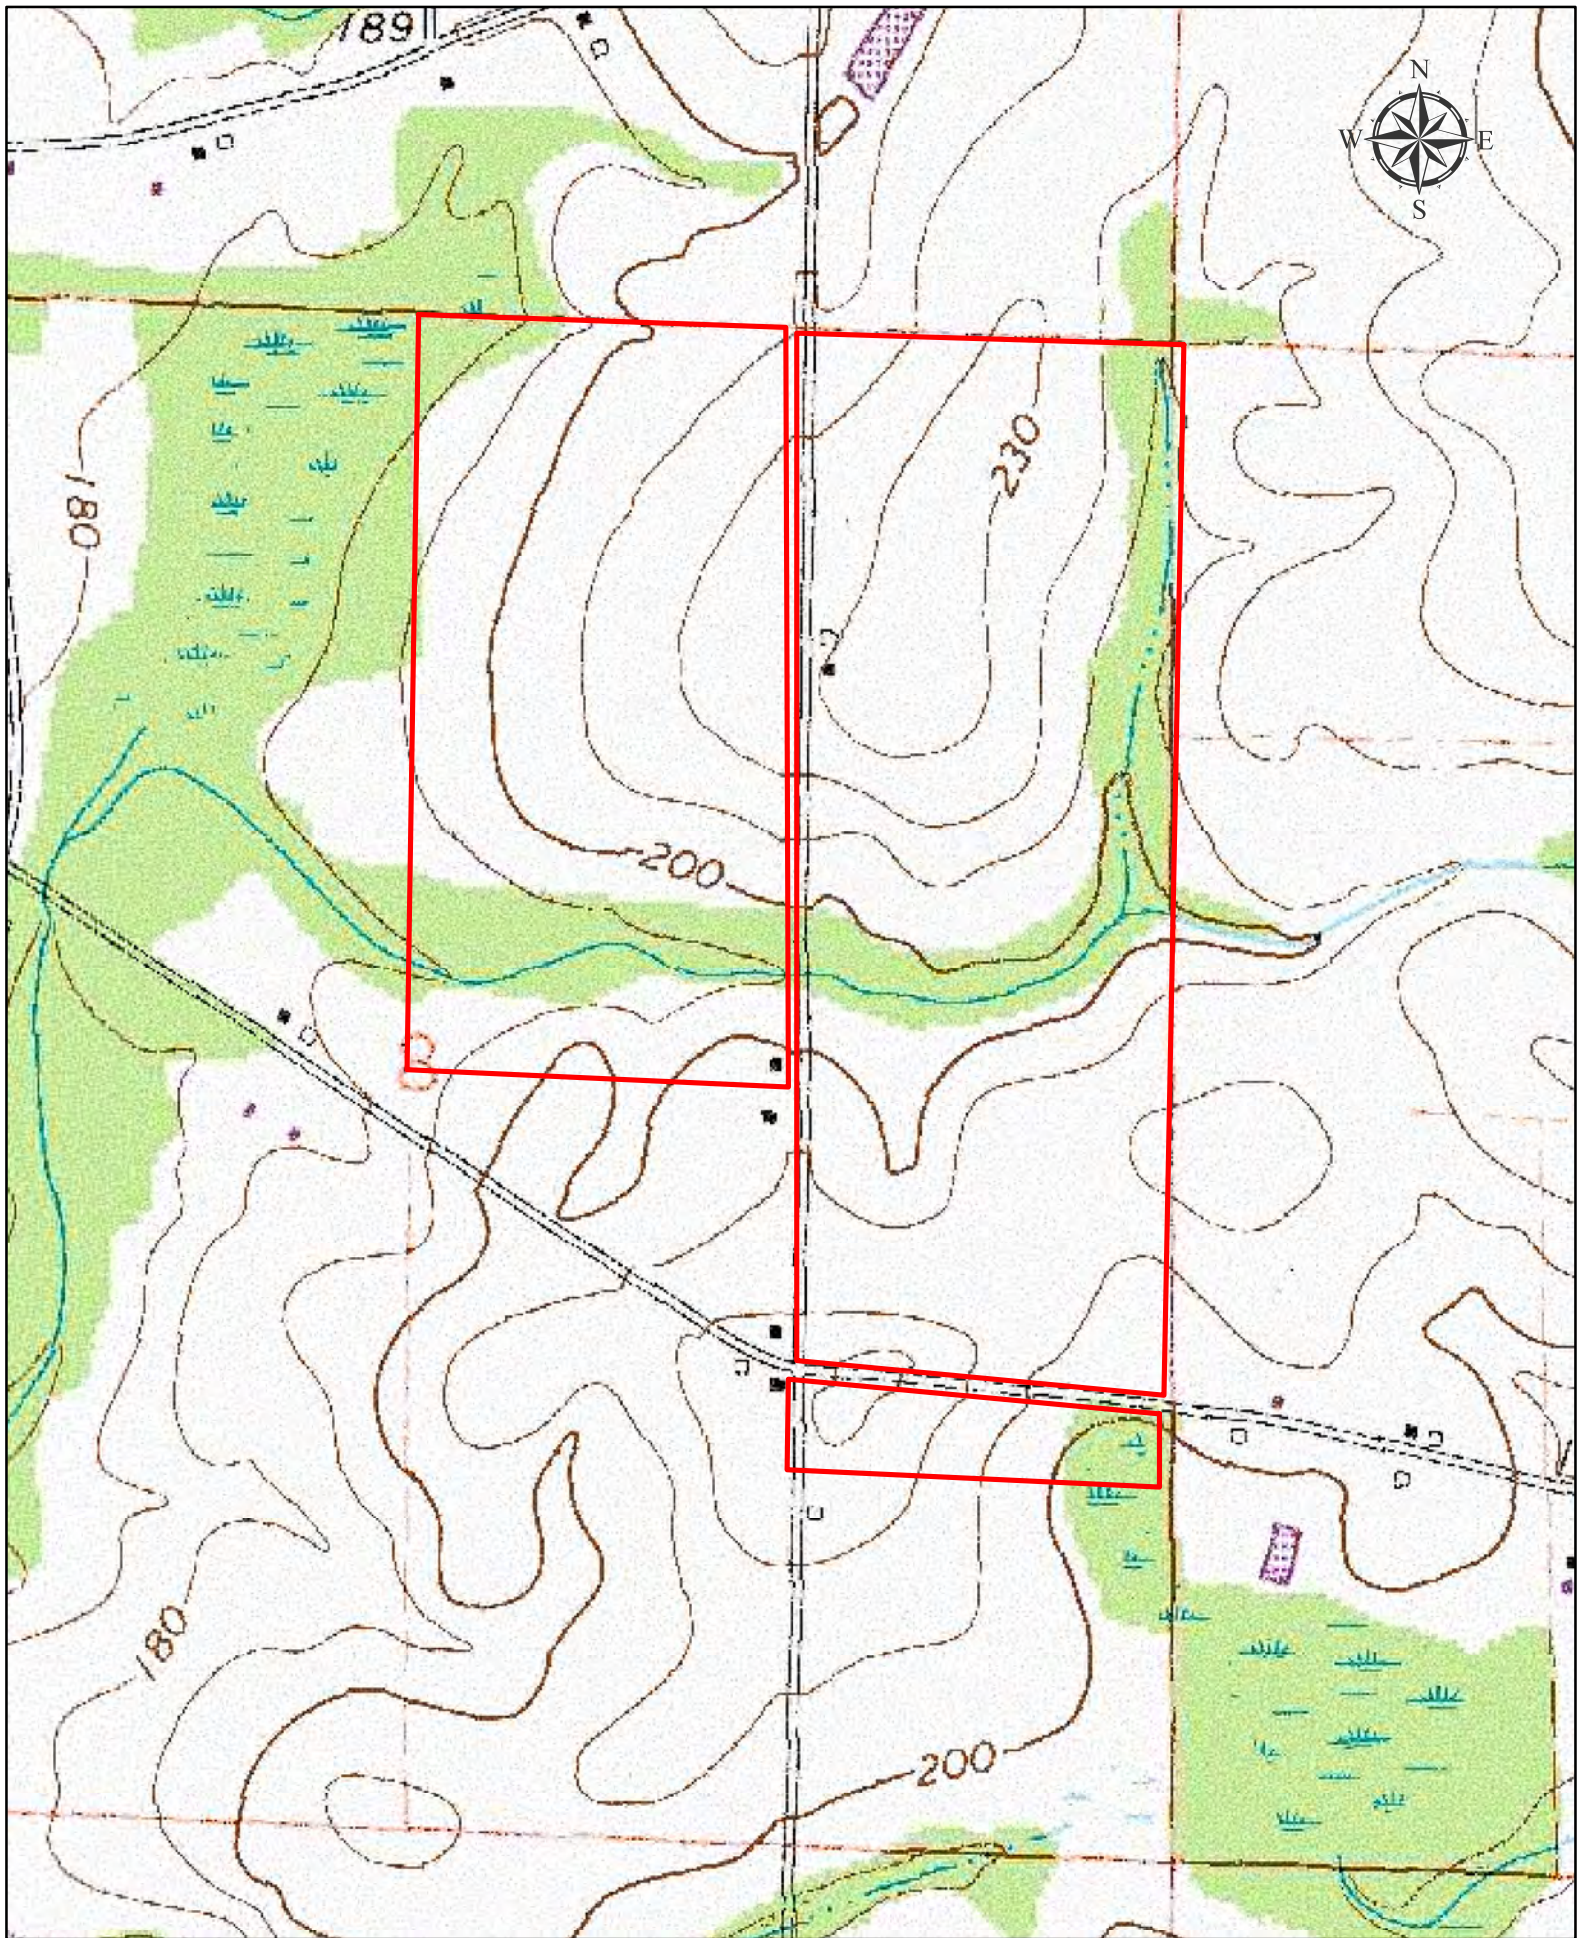

T1NR27E5

T1NR27E4

Sewell Rd

T1NR27E8

T1NR27E9

Fletcher Smith Rd

USGS The National Map: Imagery

0 290 580 1,160 Feet

Gordon North Tract
195+- Acres
Houston County, AI

Map is for illustrative purposes only. Accuracy is neither warranted nor guaranteed.

Larson & McGowin
PROPERTIES

0 1 2 4 Miles

Gordon North Tract
195+ Acres
Houston County, AL

Map is for illustrative purposes only. Accuracy is neither warranted nor guaranteed.

Larson & McGowin
PROPERTIES

0 330 660 1,320 Feet

Gordon North Tract
195+ Acres
Houston County, AL

Map is for illustrative purposes only. Accuracy is neither warranted nor guaranteed.