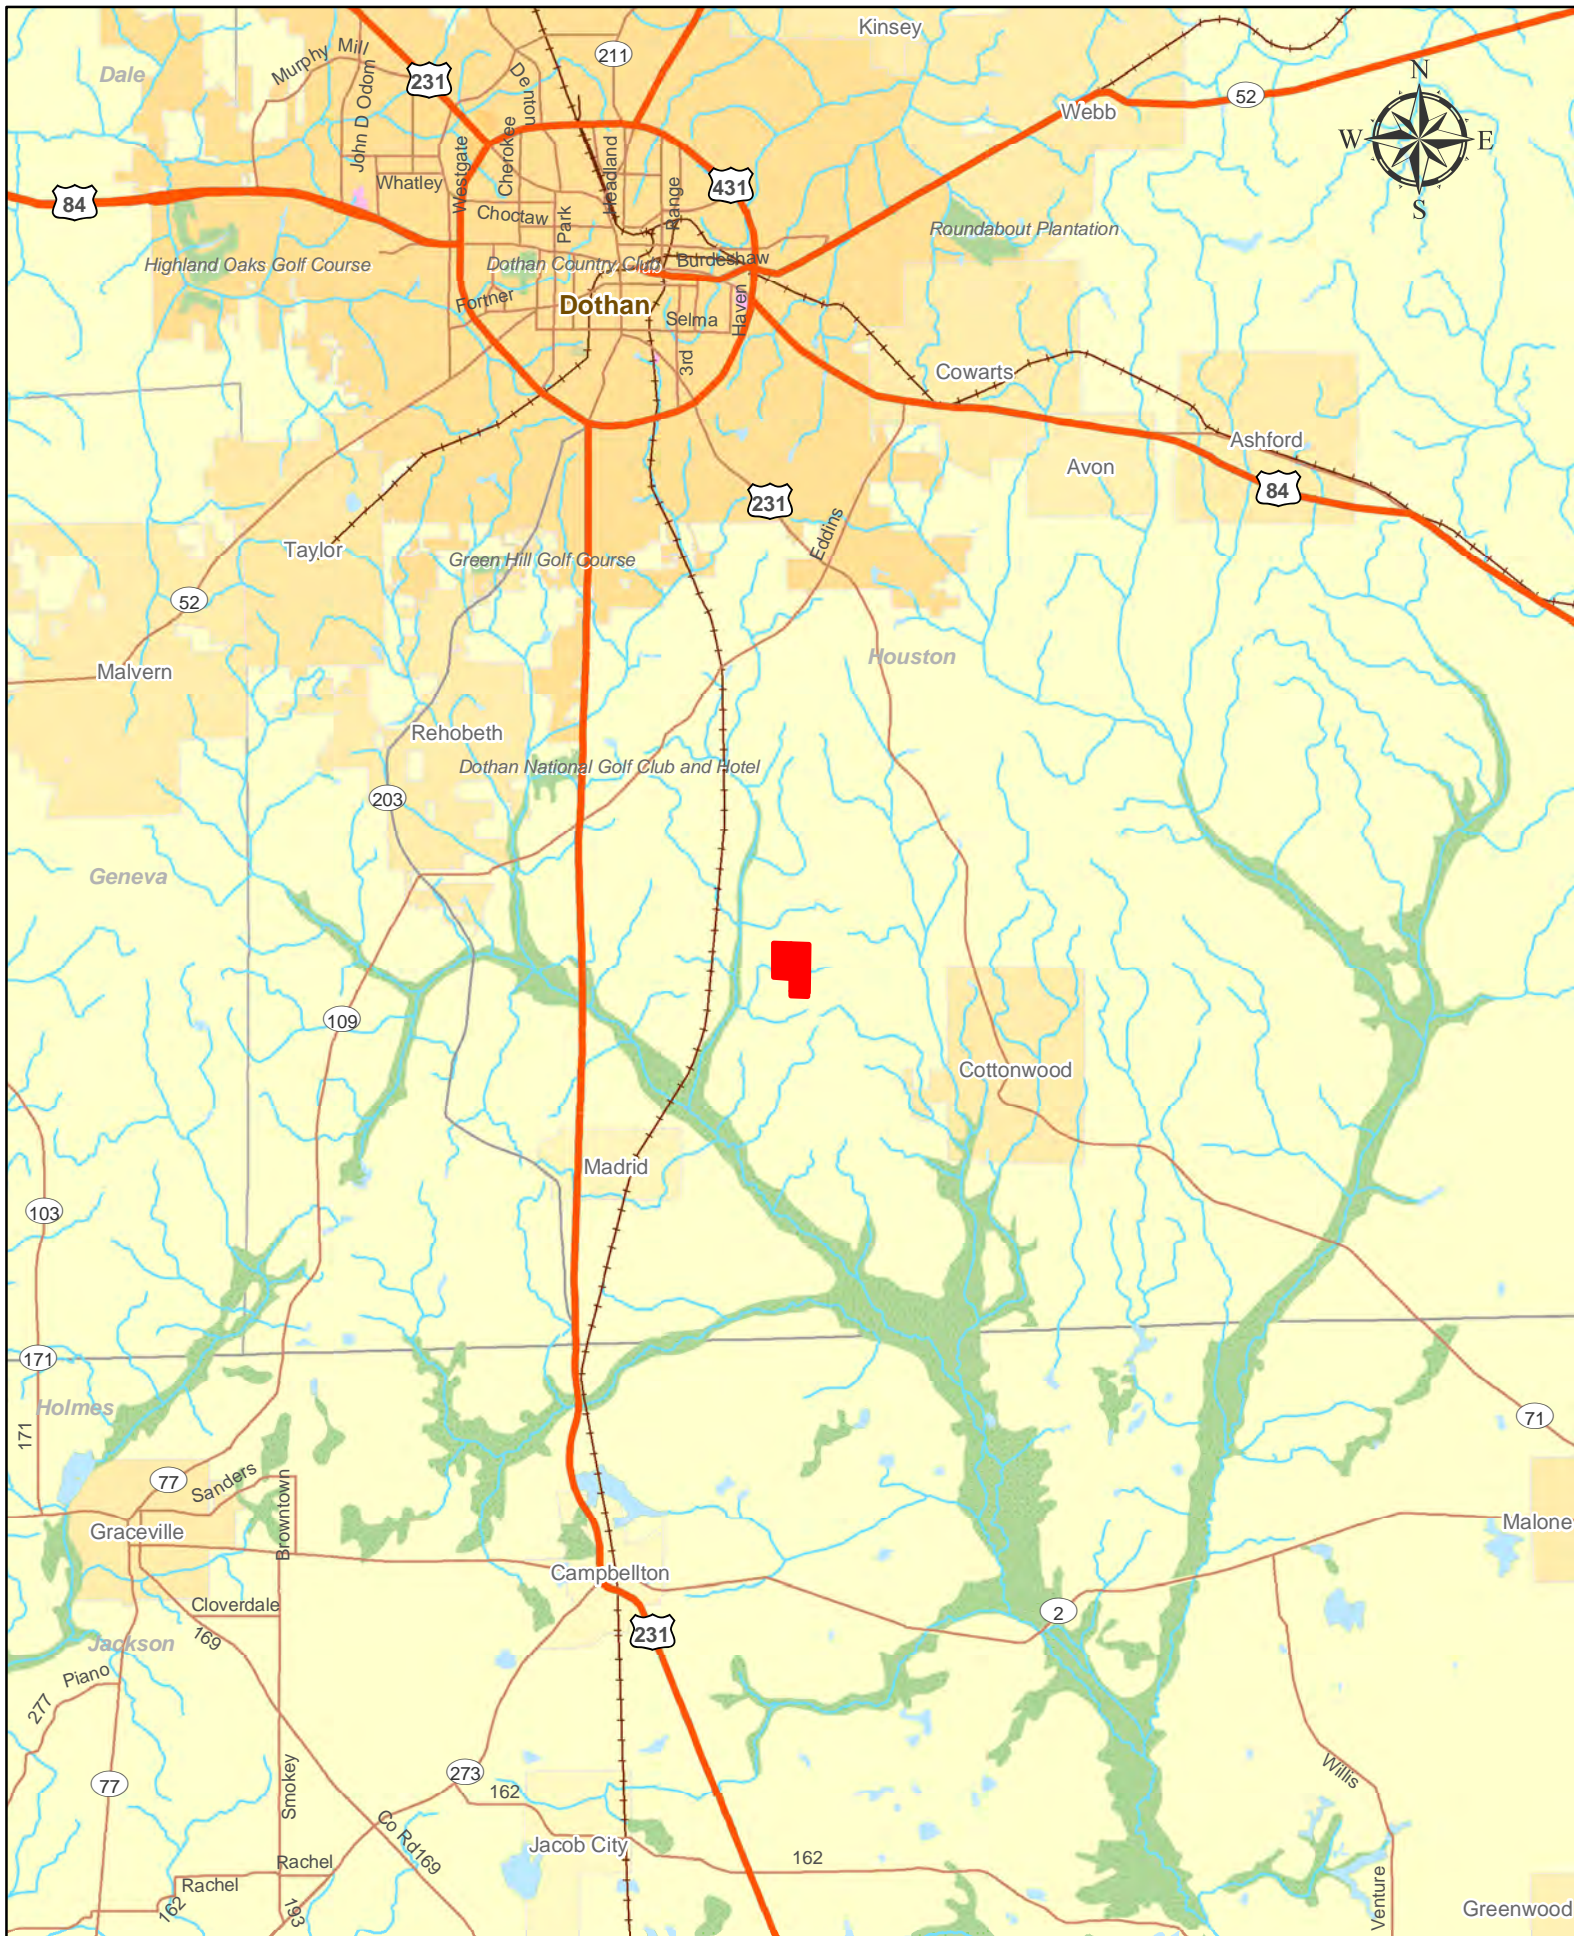

T1NR27E5

T1NR27E4

Sewell Rd

T1NR27E8

T1NR27E9

Fletcher Smith Rd

USGS The National Map: Imagery

0 290 580 1,160 Feet

Gordon North Tract
195+- Acres
Houston County, AI

Map is for illustrative purposes only. Accuracy is neither warranted nor guaranteed.

Larson & McGowin
PROPERTIES

0 1 2 4 Miles

Gordon North Tract
195+ Acres
Houston County, AL

Map is for illustrative purposes only. Accuracy is neither warranted nor guaranteed.

Larson & McGowin
PROPERTIES

0 330 660 1,320 Feet

Gordon North Tract
195+ Acres
Houston County, AL

Map is for illustrative purposes only. Accuracy is neither warranted nor guaranteed.