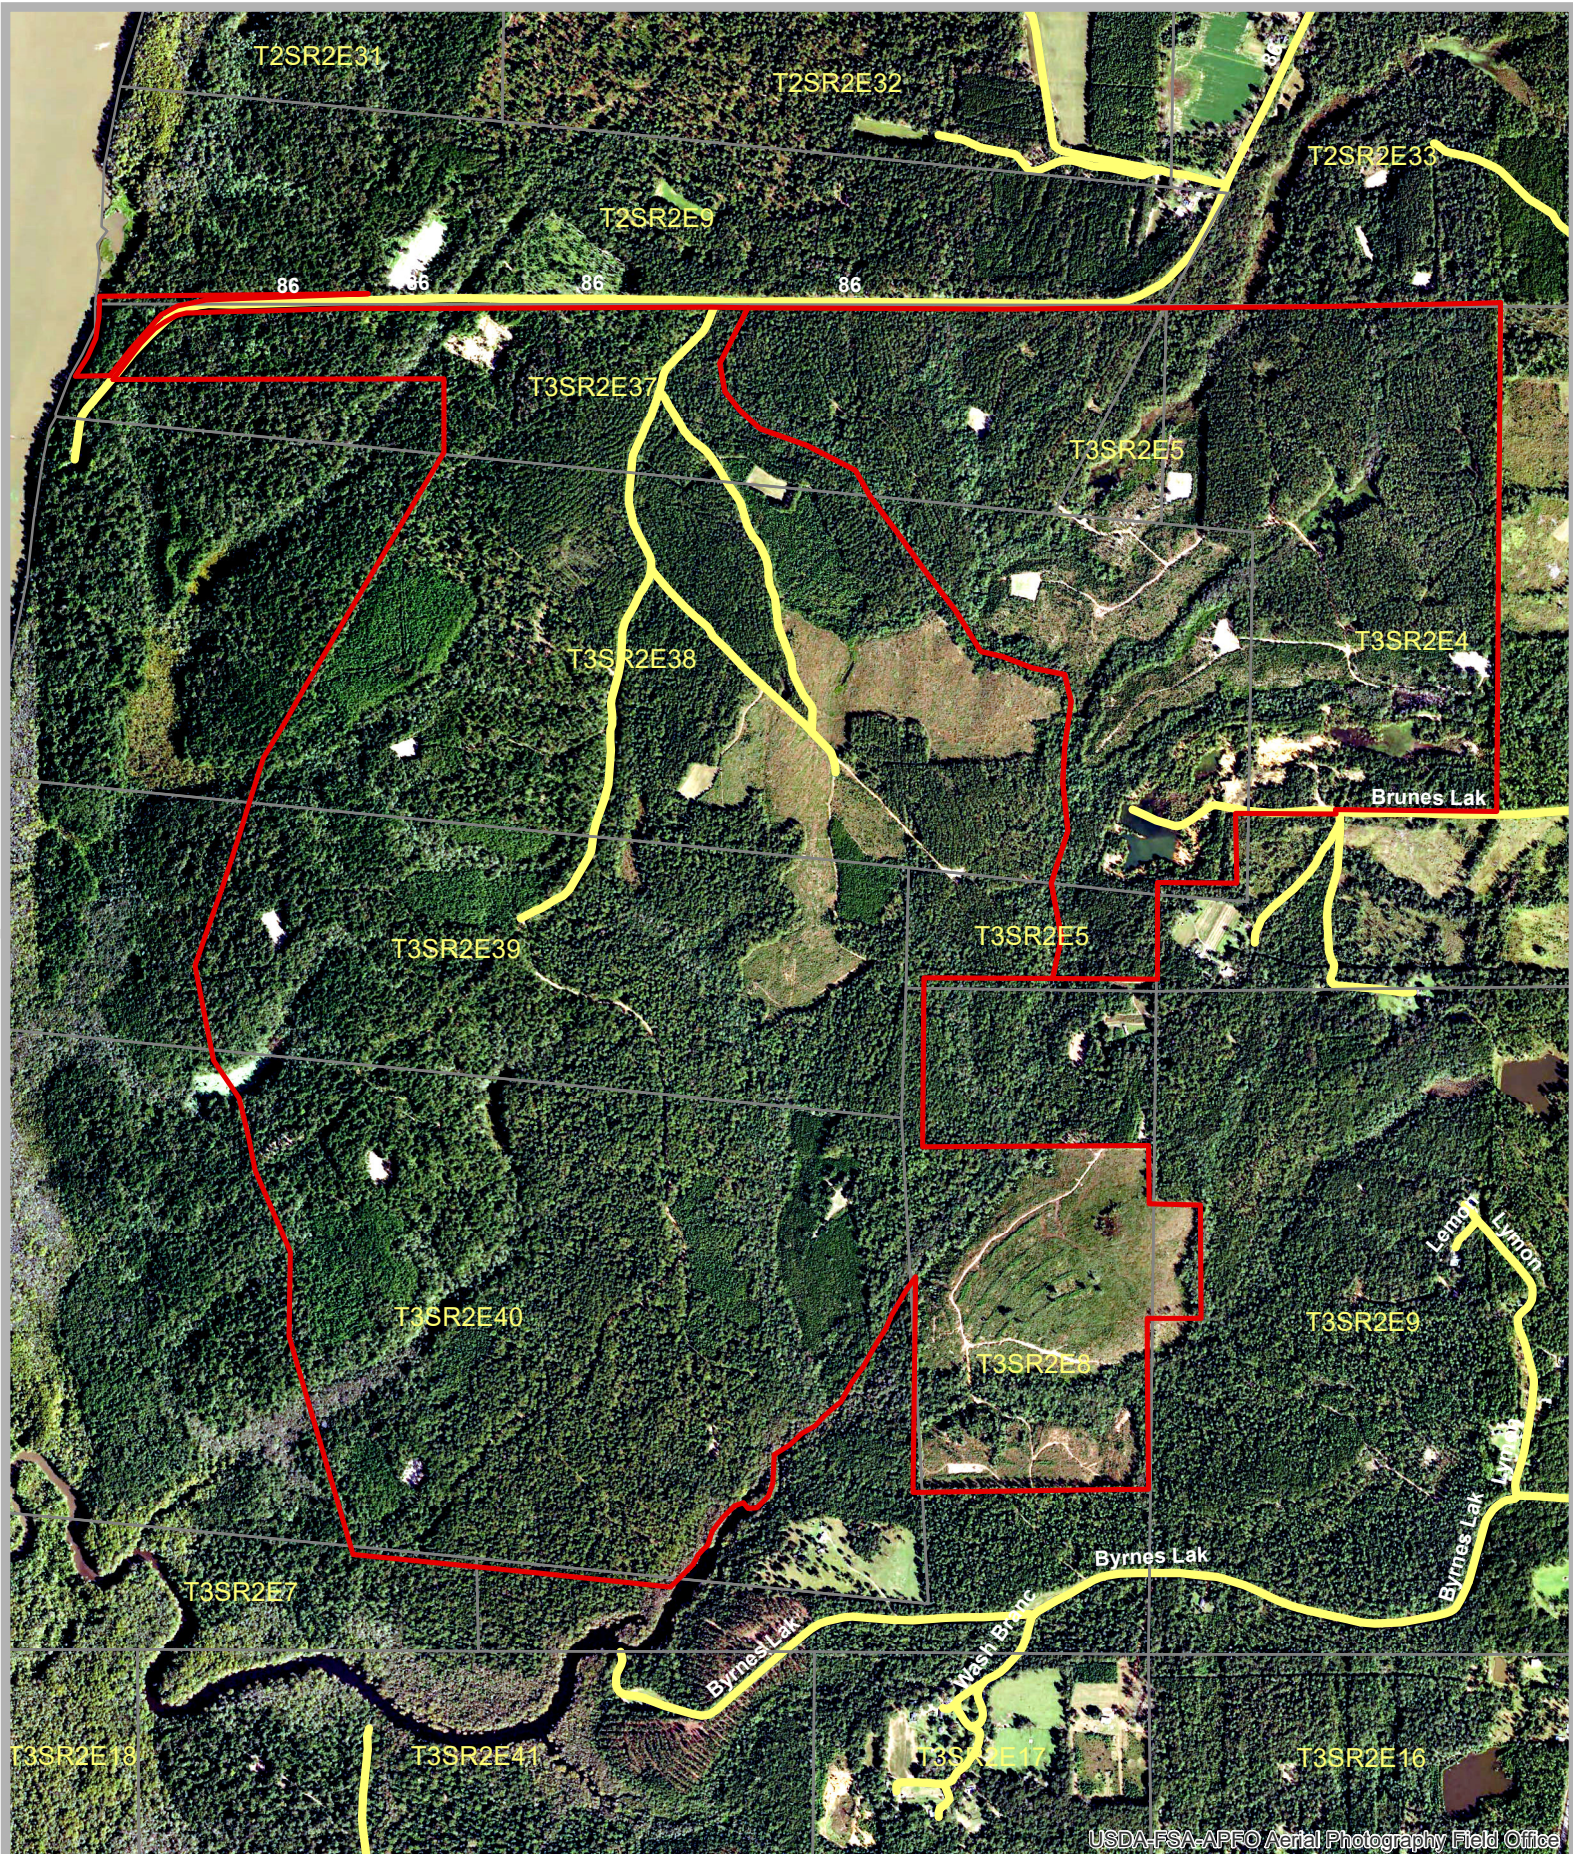

Legend
CLT Subdivision
Tract

	1
	2
	3

USDA-FSA-APFO Aerial Photography Field Office

Ghost Fleet Tract

1,691+- Acres
Baldwin County, AL

USDA-FSA-APFO Aerial Photography Field Office

Map is for illustrative purposes.
Accuracy is not guaranteed or warranted.

Larson & McGowin
PROPERTIES

Ghost Fleet Tract

1,691+- Acres
Baldwin County, AL

Map is for illustrative purposes.
Accuracy is not guaranteed or warranted.

Larson & McGowin
PROPERTIES

Ghost Fleet Tract

1,691+- Acres
Baldwin County, AL

Map is for illustrative purposes.
Accuracy is not guaranteed or warranted.

Larson & McGowin
PROPERTIES