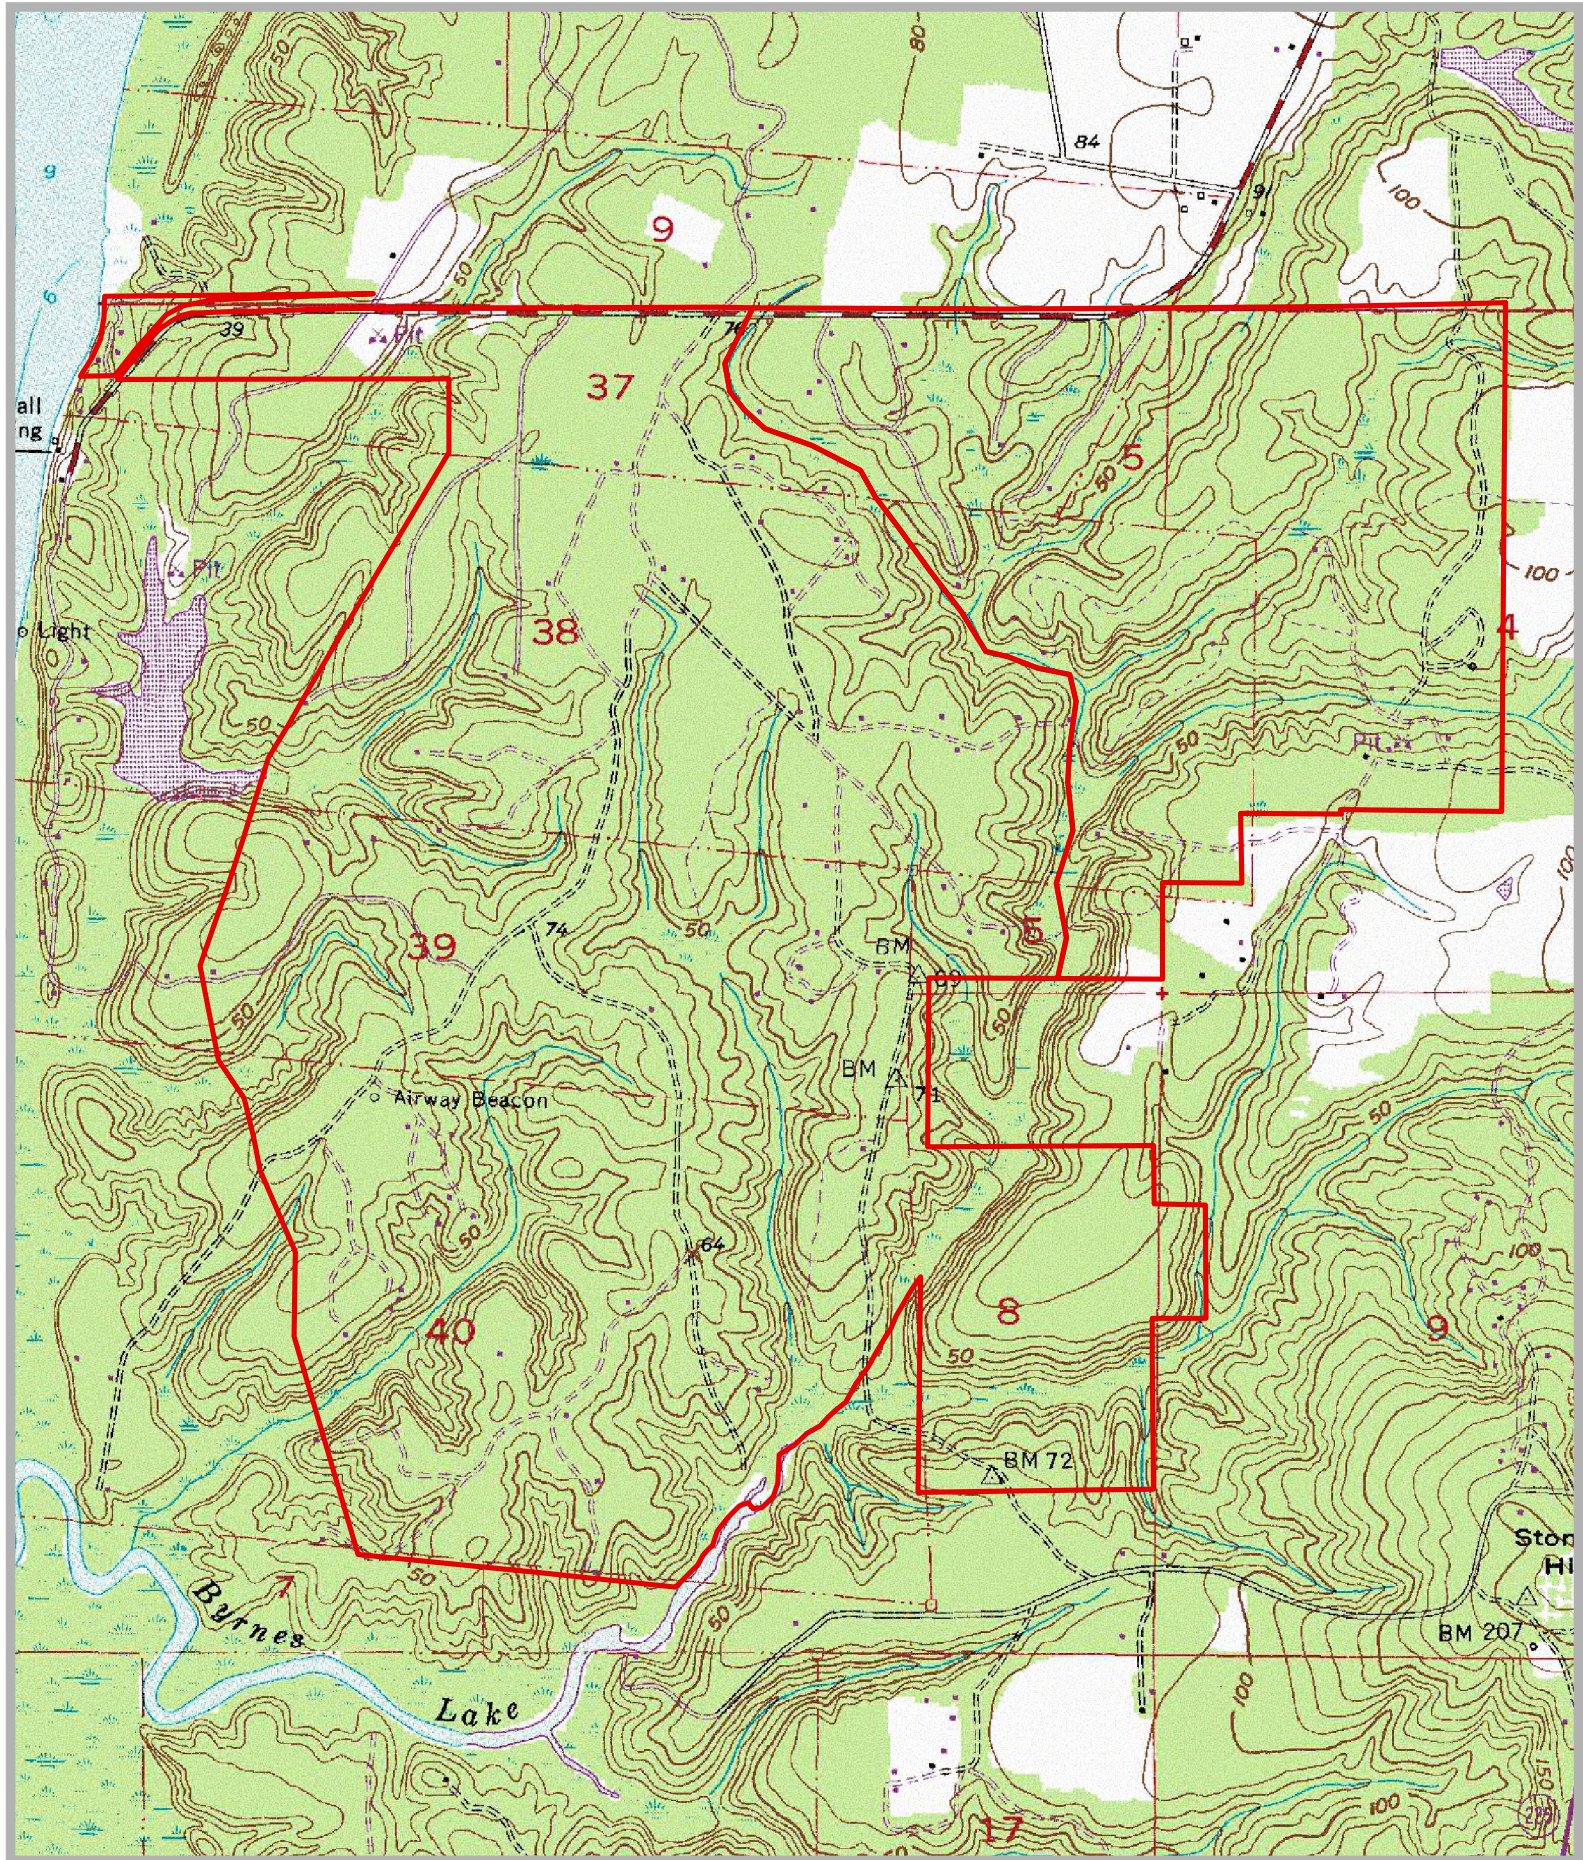

Legend
CLT Subdivision
Tract

	1
	2
	3

USDA-FSA-APFO Aerial Photography Field Office

Ghost Fleet Tract

1,691+- Acres
Baldwin County, AL

USDA-FSA-APFO Aerial Photography Field Office

Map is for illustrative purposes.
Accuracy is not guaranteed or warranted.

Larson & McGowin
PROPERTIES

Ghost Fleet Tract

1,691+- Acres
Baldwin County, AL

Map is for illustrative purposes.
Accuracy is not guaranteed or warranted.

Larson & McGowin
PROPERTIES

Ghost Fleet Tract

1,691+- Acres
Baldwin County, AL

Map is for illustrative purposes.
Accuracy is not guaranteed or warranted.

Larson & McGowin
PROPERTIES