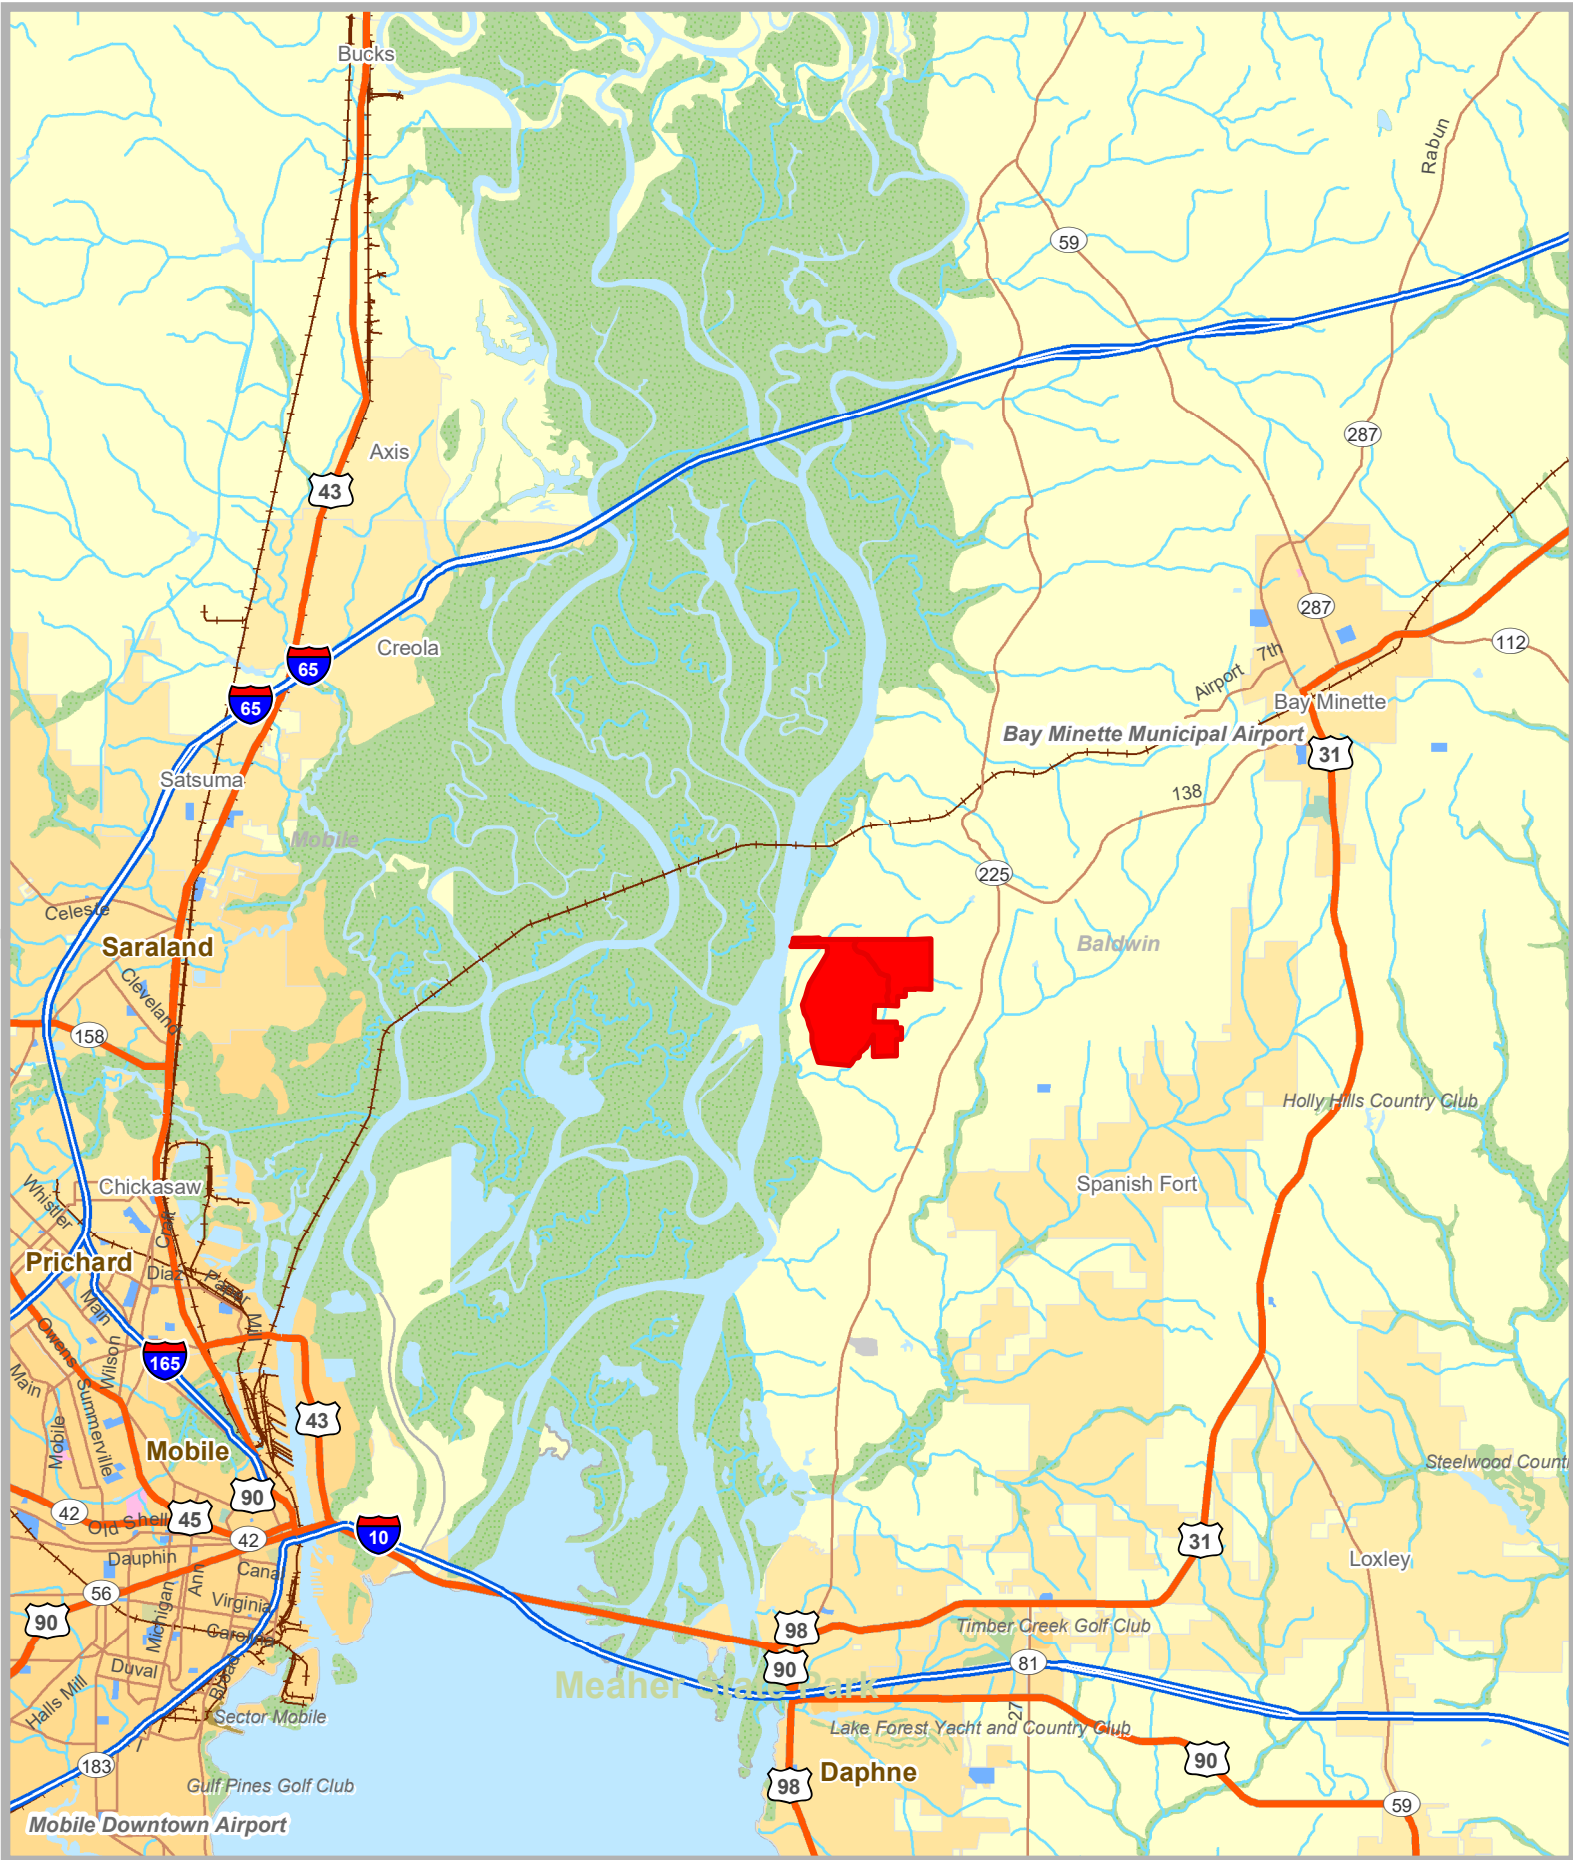

Legend
CLT Subdivision
Tract

	1
	2
	3

USDA-FSA-APFO Aerial Photography Field Office

Ghost Fleet Tract

1,691+- Acres
Baldwin County, AL

USDA-FSA-APFO Aerial Photography Field Office

Map is for illustrative purposes.
Accuracy is not guaranteed or warranted.

Larson & McGowin
PROPERTIES

Ghost Fleet Tract

1,691+- Acres
Baldwin County, AL

Map is for illustrative purposes.
Accuracy is not guaranteed or warranted.

Larson & McGowin
PROPERTIES

Ghost Fleet Tract

1,691+- Acres
Baldwin County, AL

Map is for illustrative purposes.
Accuracy is not guaranteed or warranted.

Larson & McGowin
PROPERTIES