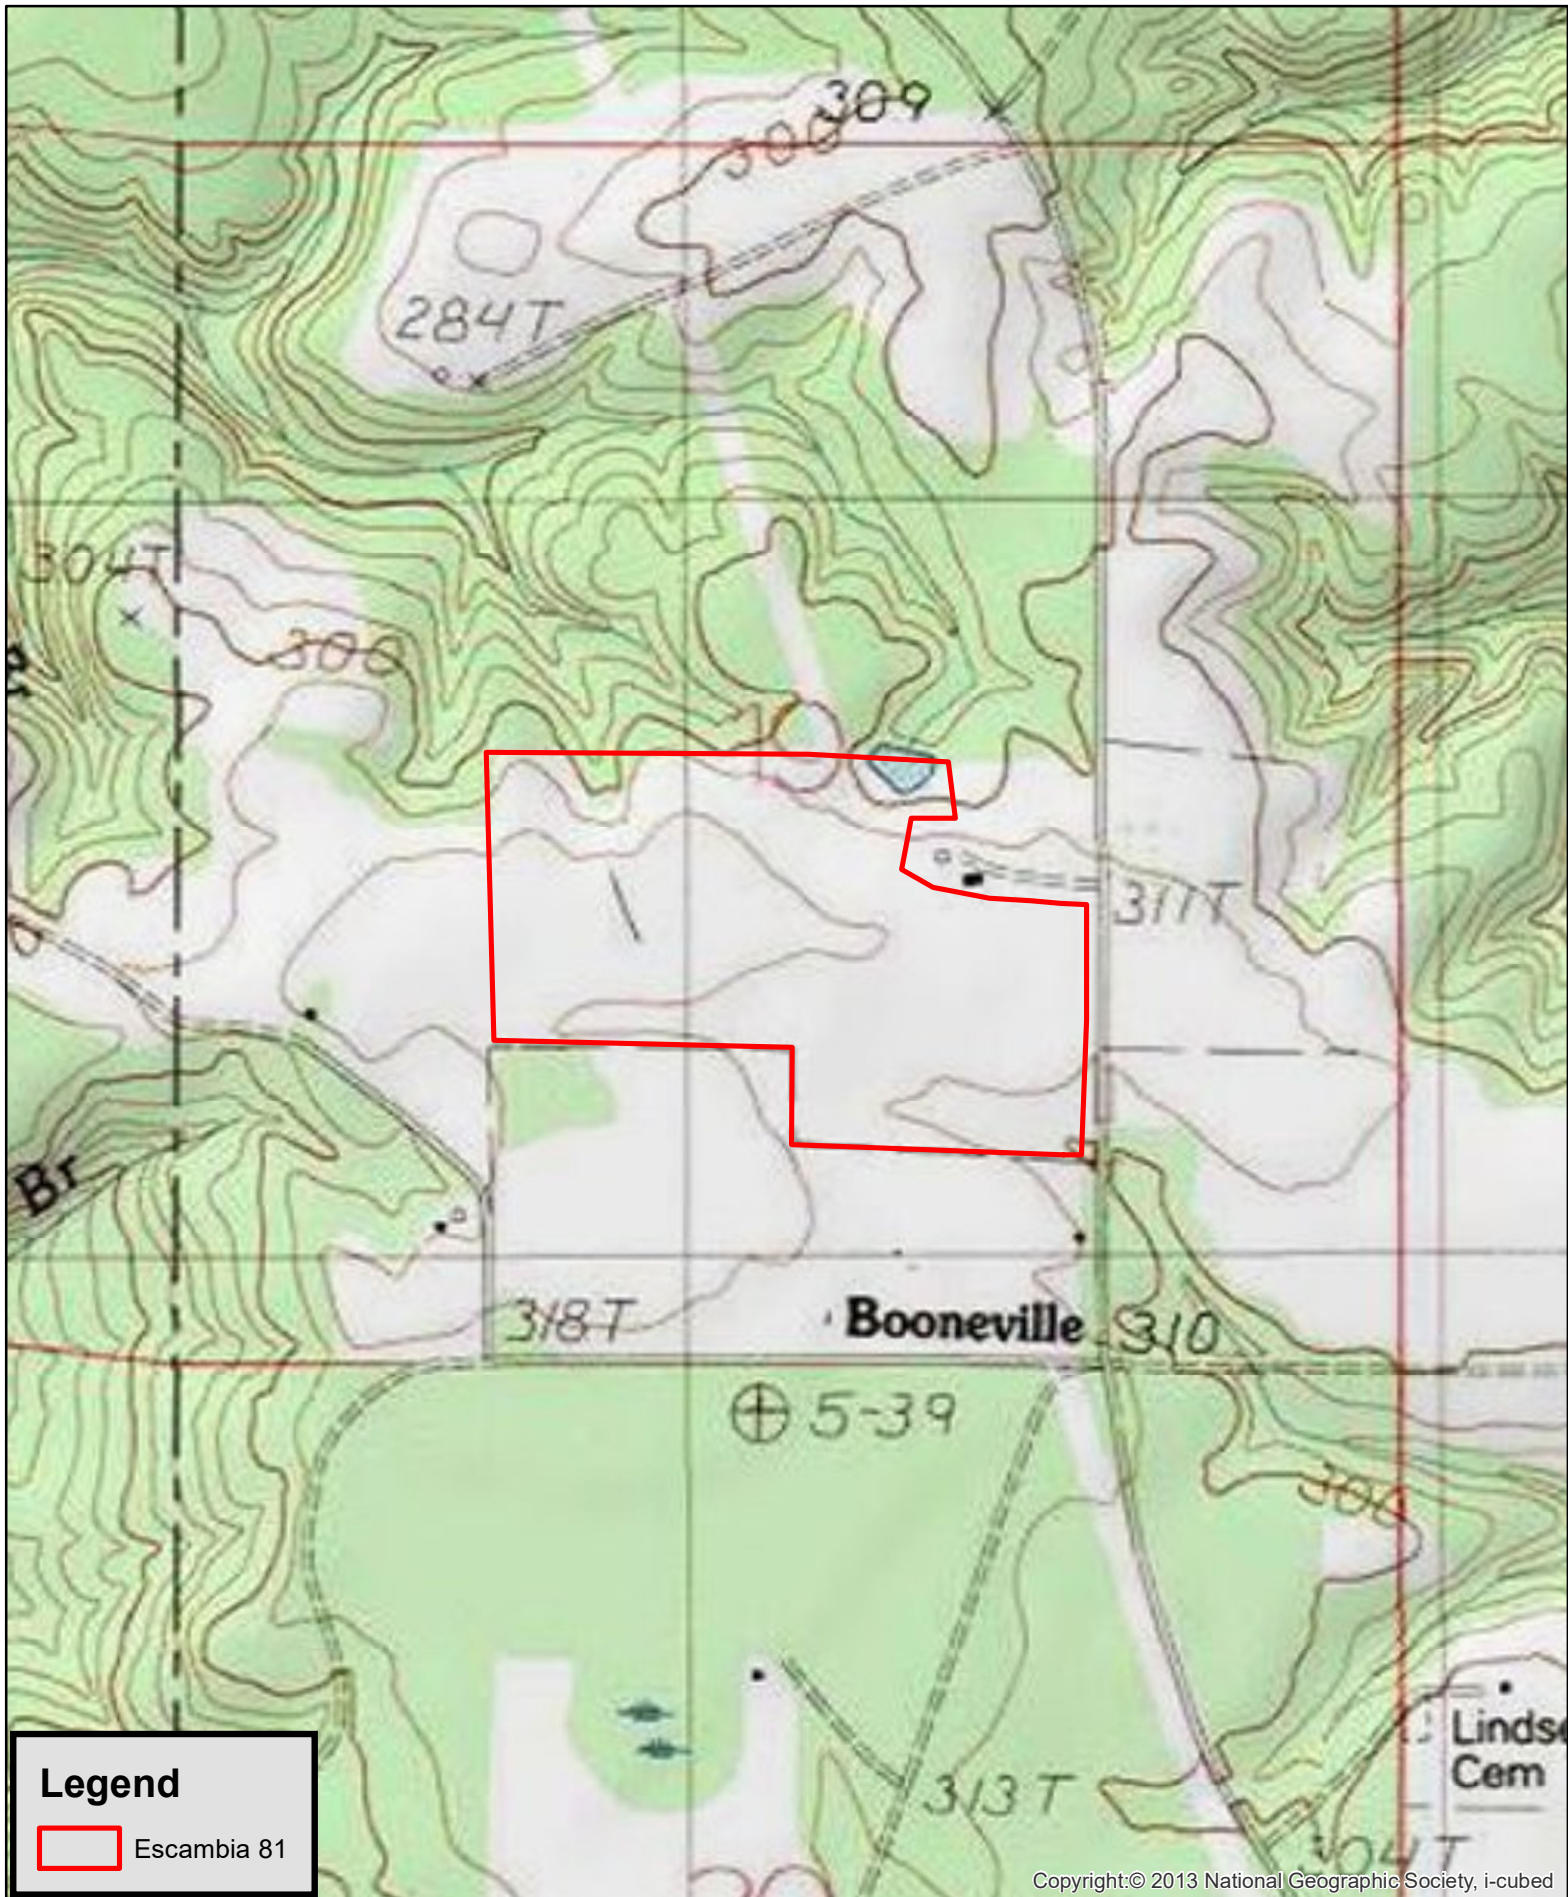

T3NR5E19

Legend

 Escambia 81

81 +- Acres Escambia County, AL

330 165 0 330 Feet

Map is for illustrative purposes only.
Accuracy is not guaranteed

November 30, 2018

Larson &
McGowin
PROPERTIES

81 +- Acres Escambia County, AL

790 395 0 790 Feet

Map is for illustrative purposes only.
Accuracy is not guaranteed

November 30, 2018

**Larson &
McGowin**
PROPERTIES

Legend

 Escambia 81

81 +/- Acres Escambia County, AL

Map is for illustrative purposes only.
Accuracy is not guaranteed

November 30, 2018

Larson &
McGowin
PROPERTIES

9,600 4,800 0 9,600 Feet