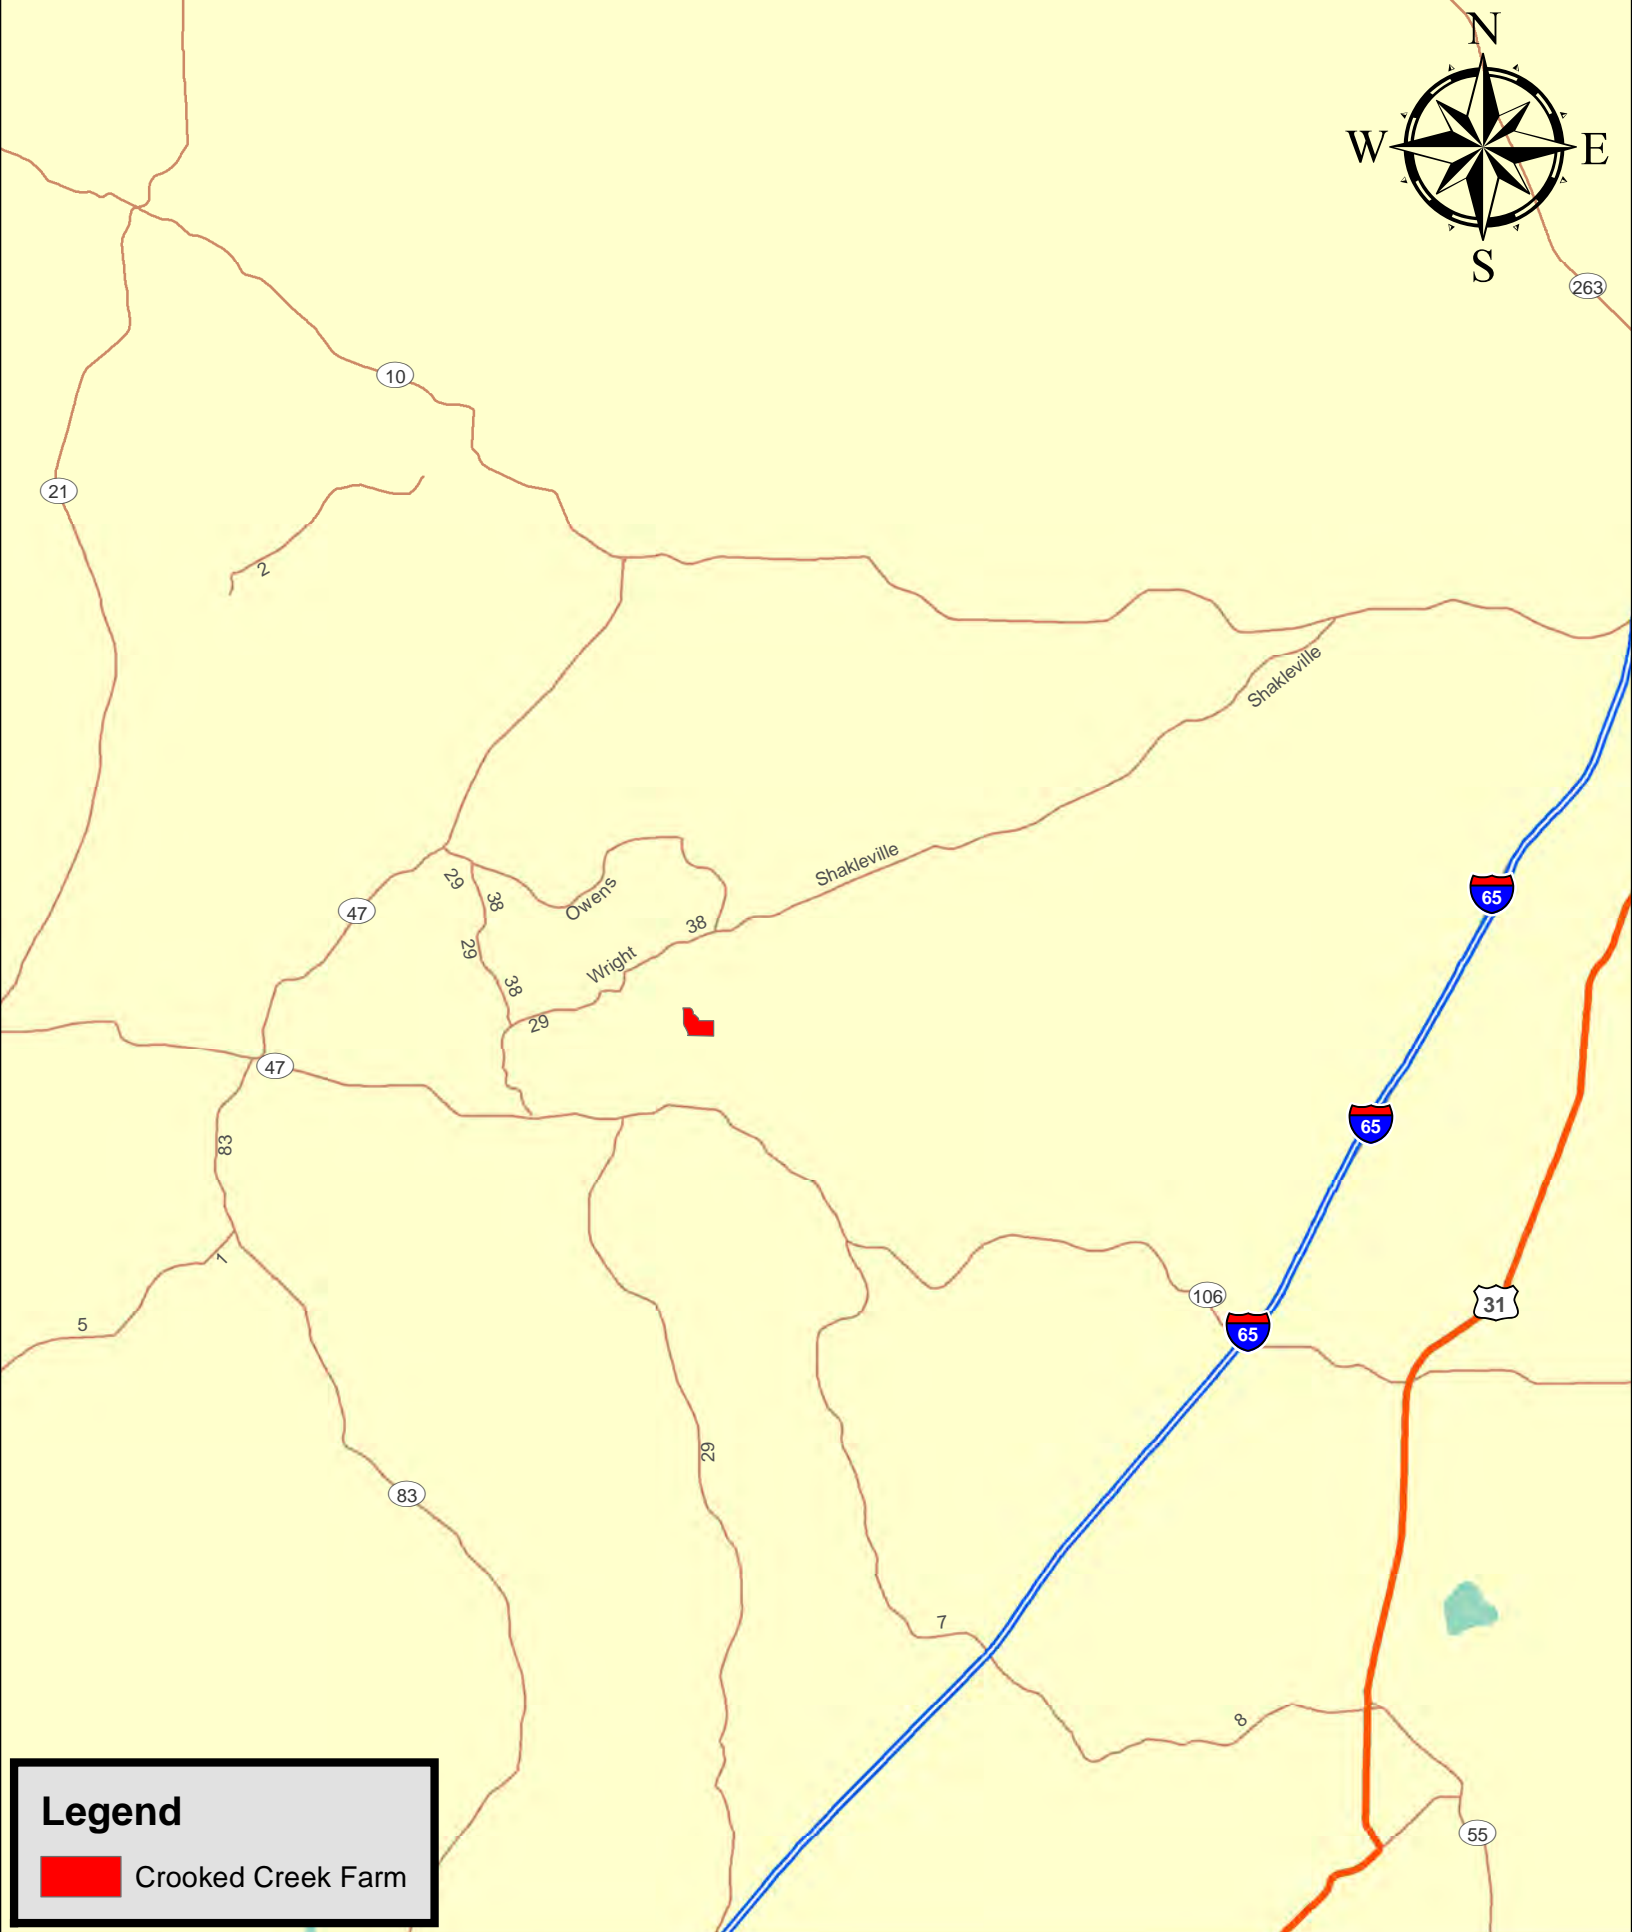

T9NR11E23

T9NR11E24

Co Rd 3

T9NR11E26

T9NR11E25

Conecuh County 3

Legend

 Crooked Creek Farm

Crooked Creek Farm
102+- Acres
Conecuh County, AL

Map is for illustration purposes only. Accuracy is neither guaranteed nor warranted.

Legend

 Crooked Creek Farm

Crooked Creek Farm
102+- Acres
Conecuh County, AL

Map is for illustration purposes only. Accuracy is neither guaranteed nor warranted.

Legend

 Crooked Creek Farm

Crooked Creek Farm
102+- Acres
Conecuh County, AL

Map is for illustration purposes only. Accuracy is neither guaranteed nor warranted.