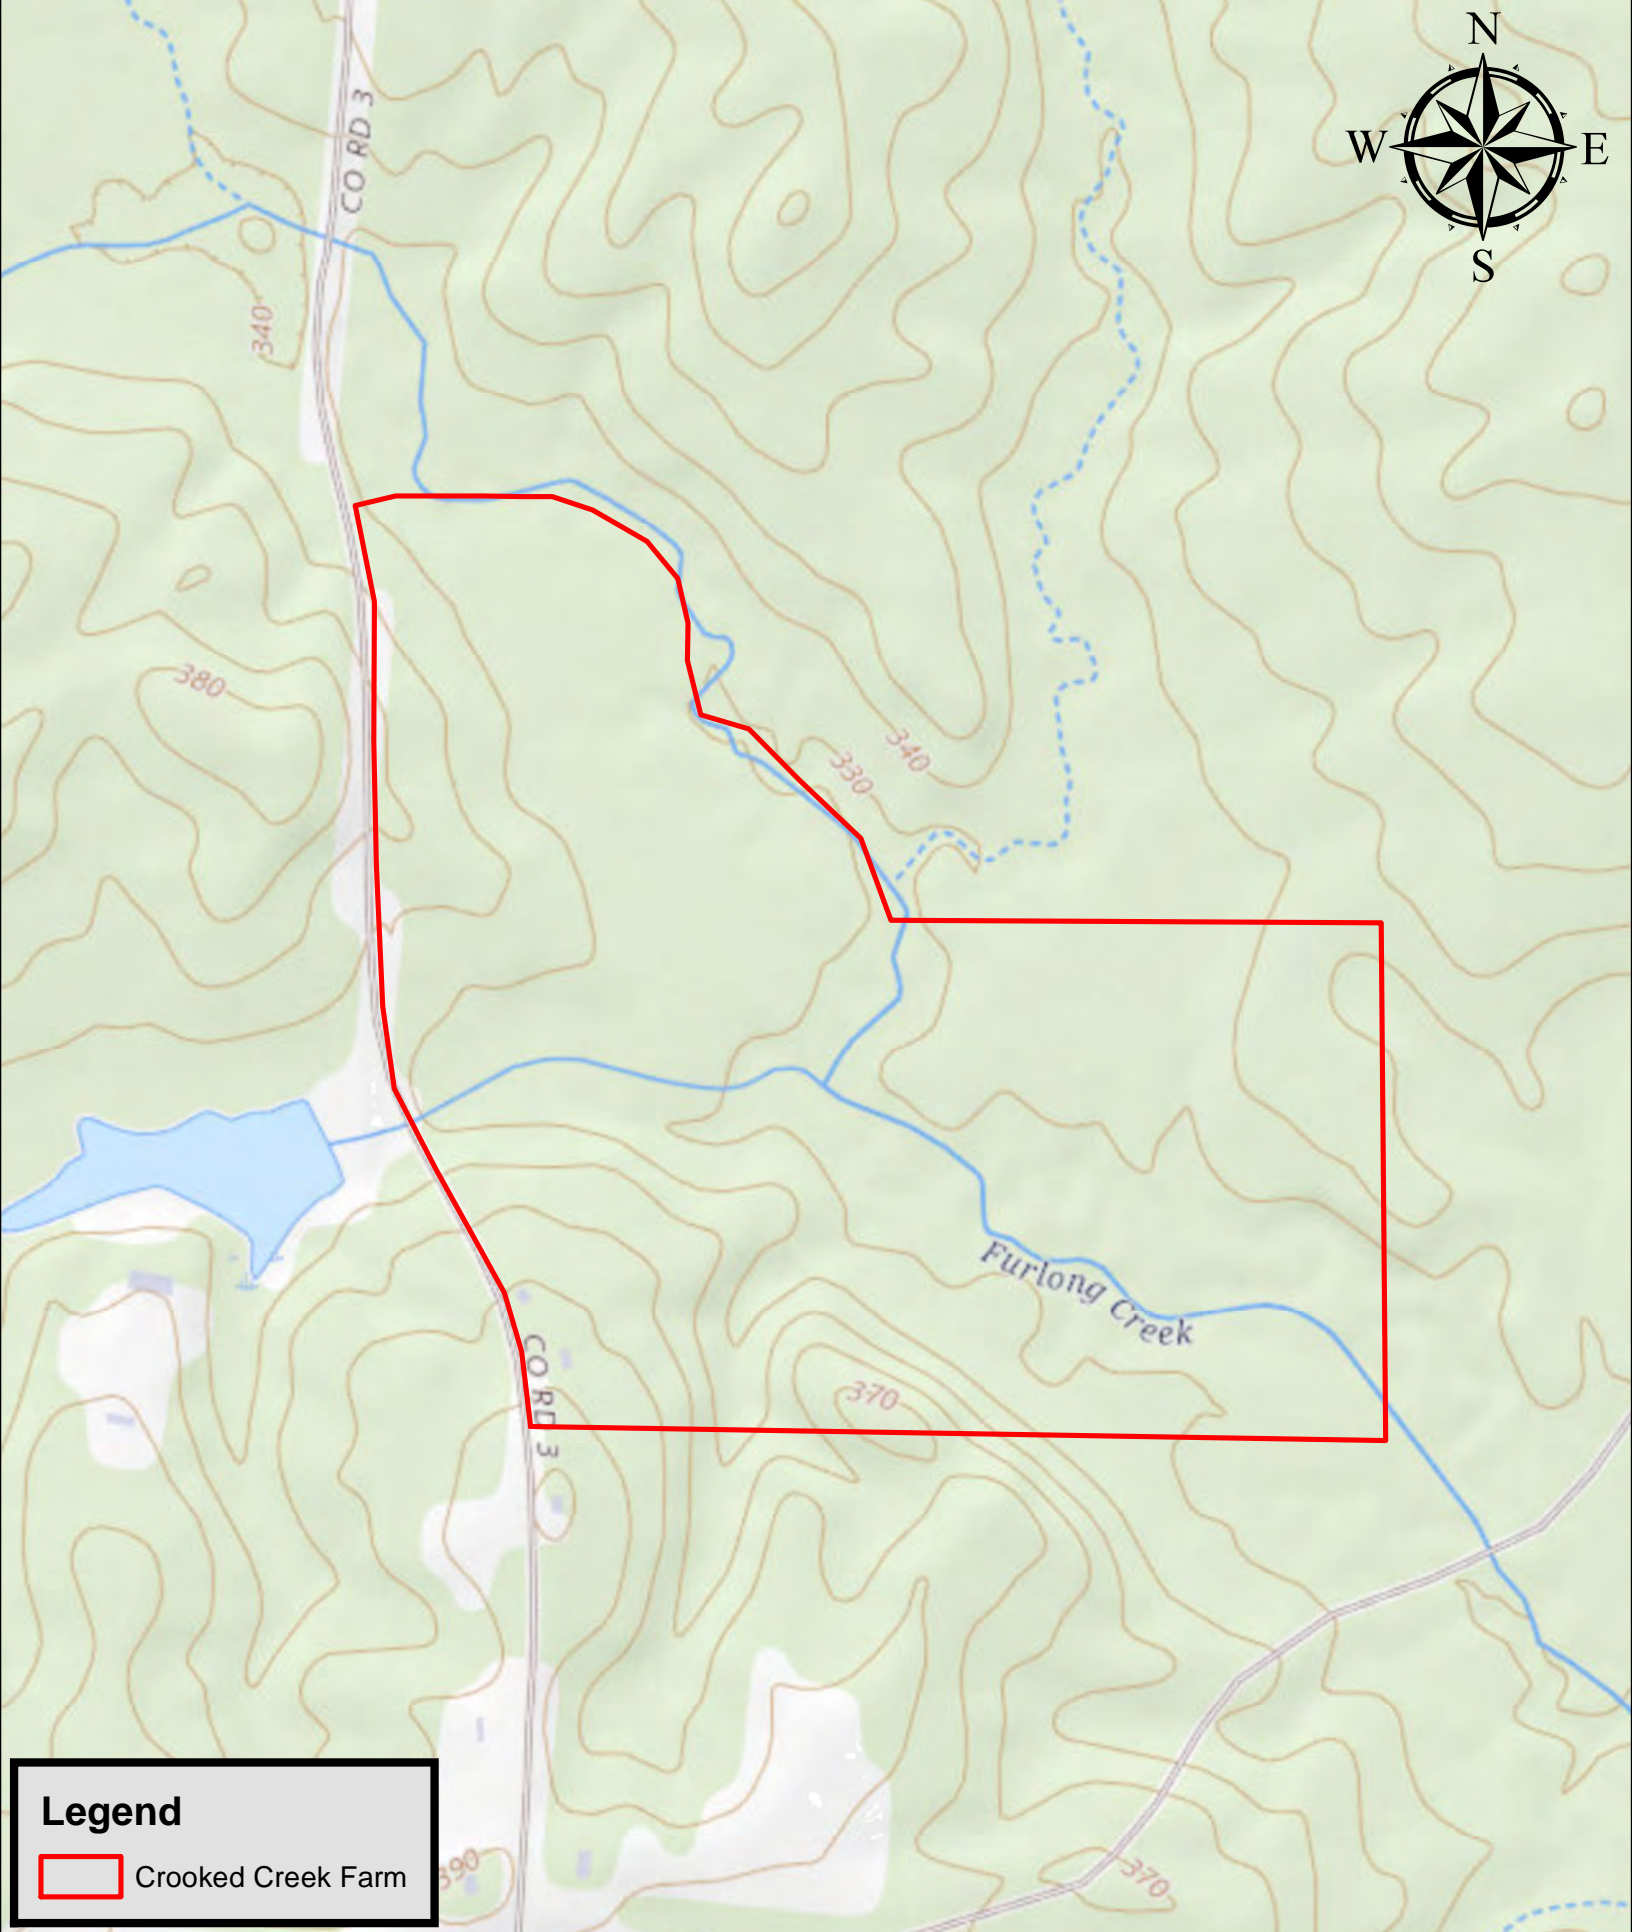

T9NR11E23

T9NR11E24

Co Rd 3

T9NR11E26

T9NR11E25

Conecuh County 3

Legend

 Crooked Creek Farm

Crooked Creek Farm
102+- Acres
Conecuh County, AL

Map is for illustration purposes only. Accuracy is neither guaranteed nor warranted.

Legend

 Crooked Creek Farm

Crooked Creek Farm
102+- Acres
Conecuh County, AL

Map is for illustration purposes only. Accuracy is neither guaranteed nor warranted.

Legend

 Crooked Creek Farm

Crooked Creek Farm
102+- Acres
Conecuh County, AL

Map is for illustration purposes only. Accuracy is neither guaranteed nor warranted.