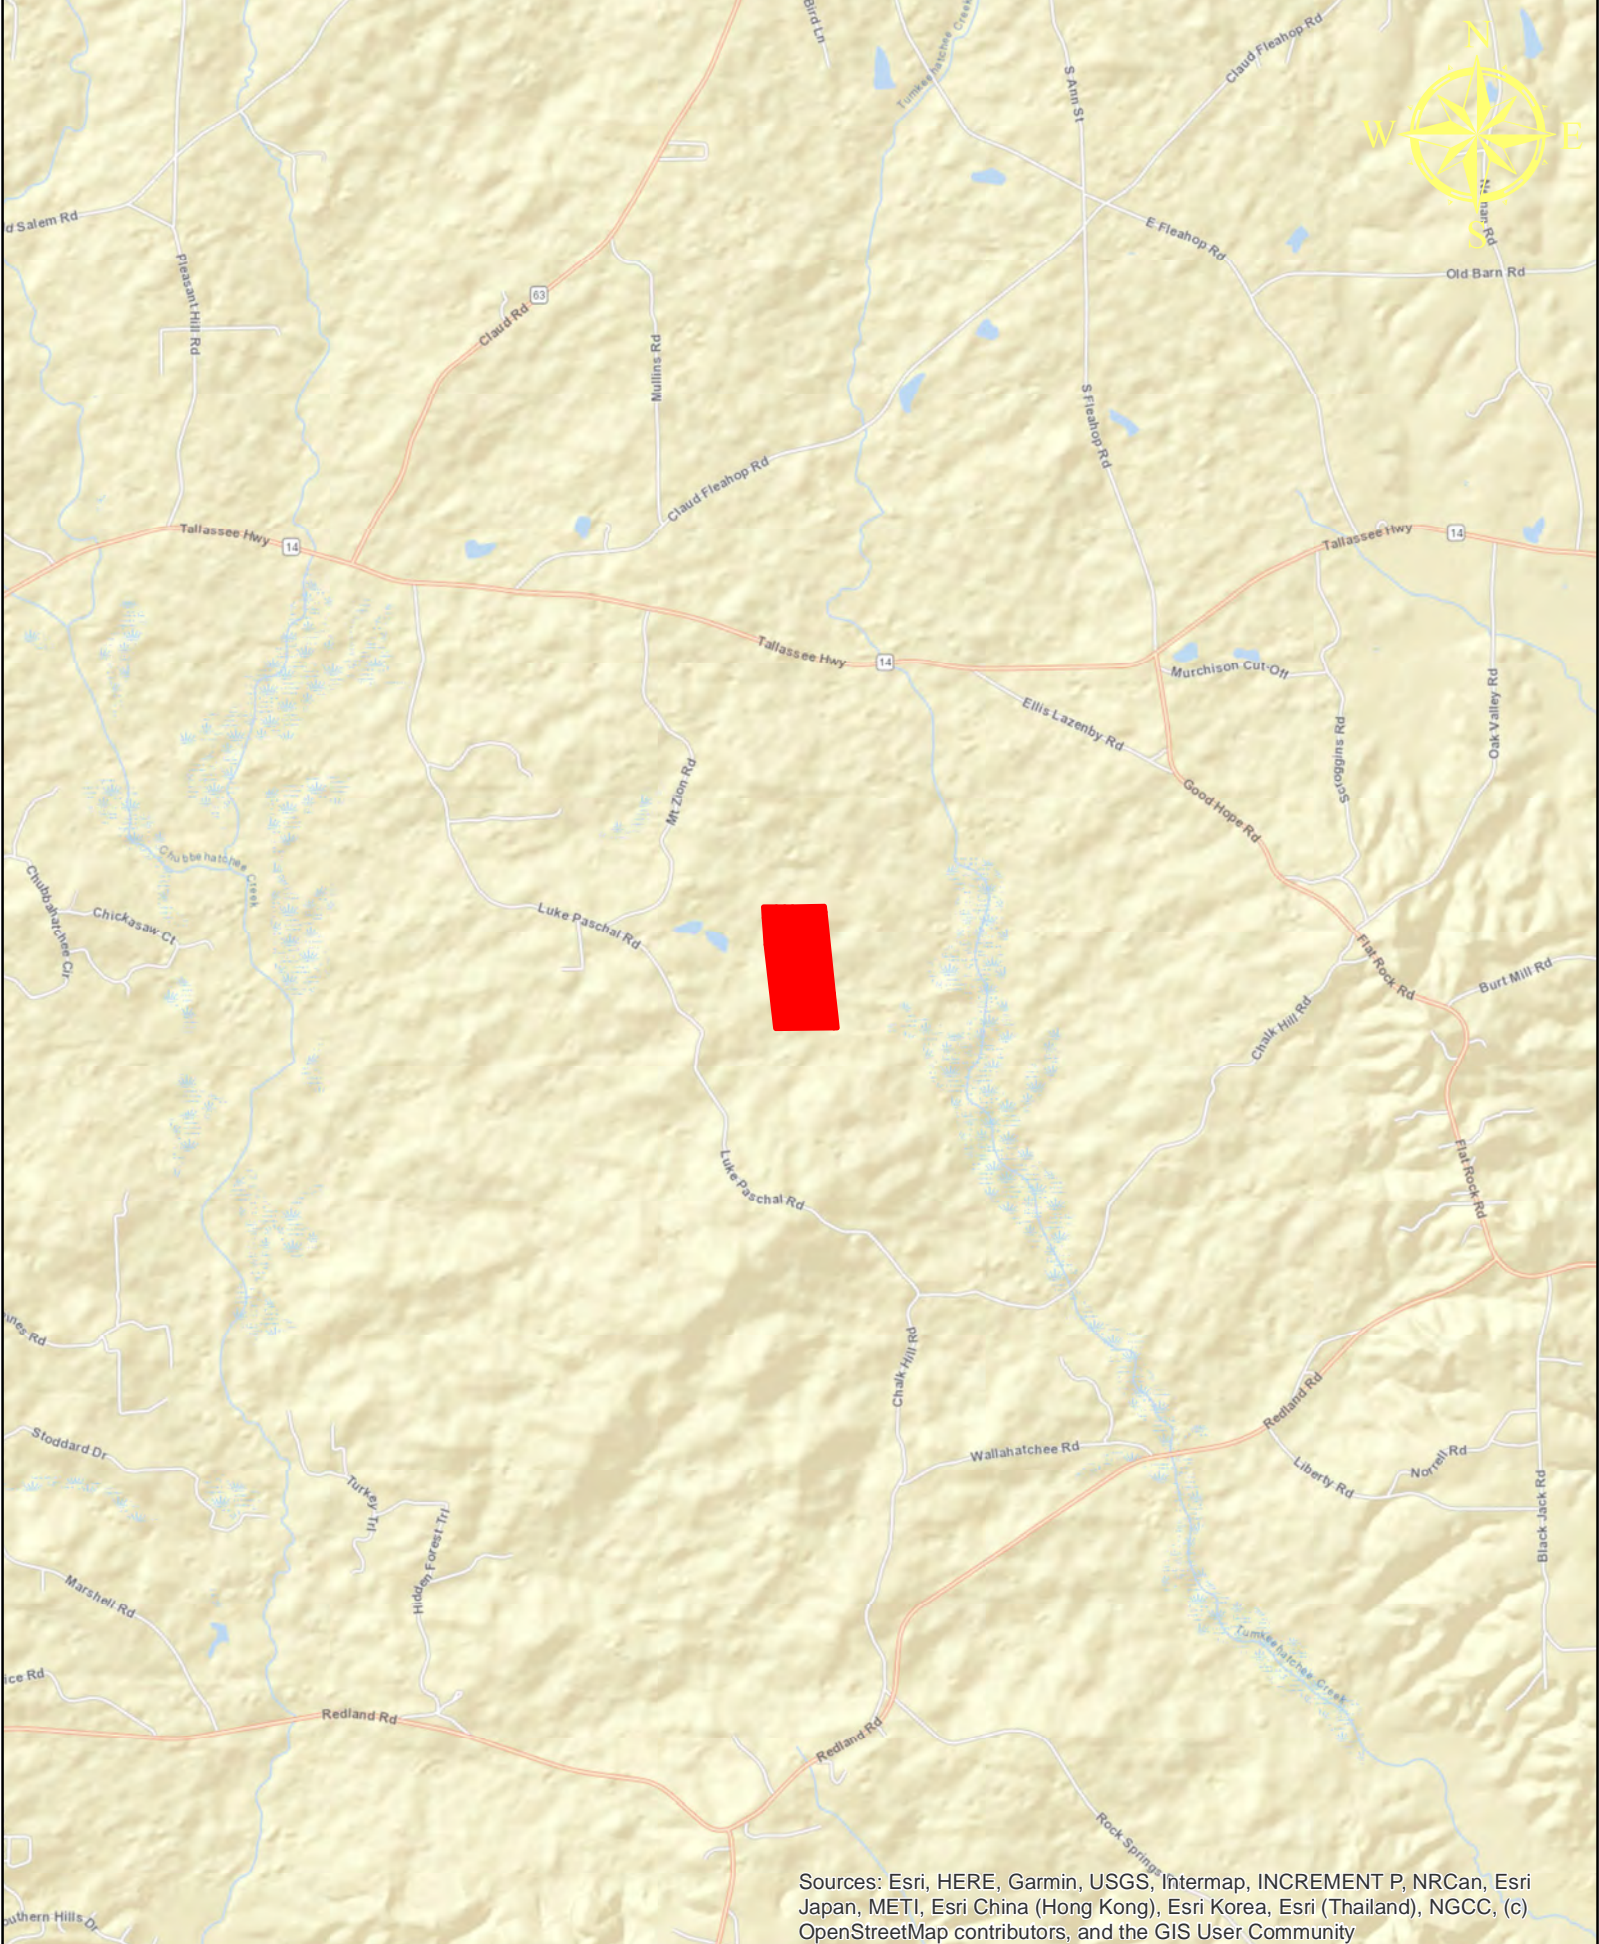

0 330 660 1,320 Feet

Chubahatchee Tract
81+ Acres
Elmore County, AL

June 13, 2022

Map is for illustrative purposes only. Accuracy is not guaranteed

Sources: Esri, HERE, Garmin, USGS, Intermap, INCREMENT P, NRCan, Esri Japan, METI, Esri China (Hong Kong), Esri Korea, Esri (Thailand), NGCC, (c) OpenStreetMap contributors, and the GIS User Community

Chubahatchee Tract
81+- Acres
Elmore County, AL

June 13, 2022

Map is for illustrative purposes only. Accuracy in not guaranteed

SMZ

SMZ

T18NR20E10

T18NR20E11

Pine Plantation

SMZ

T18NR20E15

T18NR20E14

USGS The National Map: Orthoimagery. Data refreshed December, 2021.

0 330 660 1,320 Feet

Chubahatchee Tract
81+- Acres
Elmore County, AL

June 13, 2022

Larson & McGowin
PROPERTIES

Map is for illustrative purposes only. Accuracy is not guaranteed