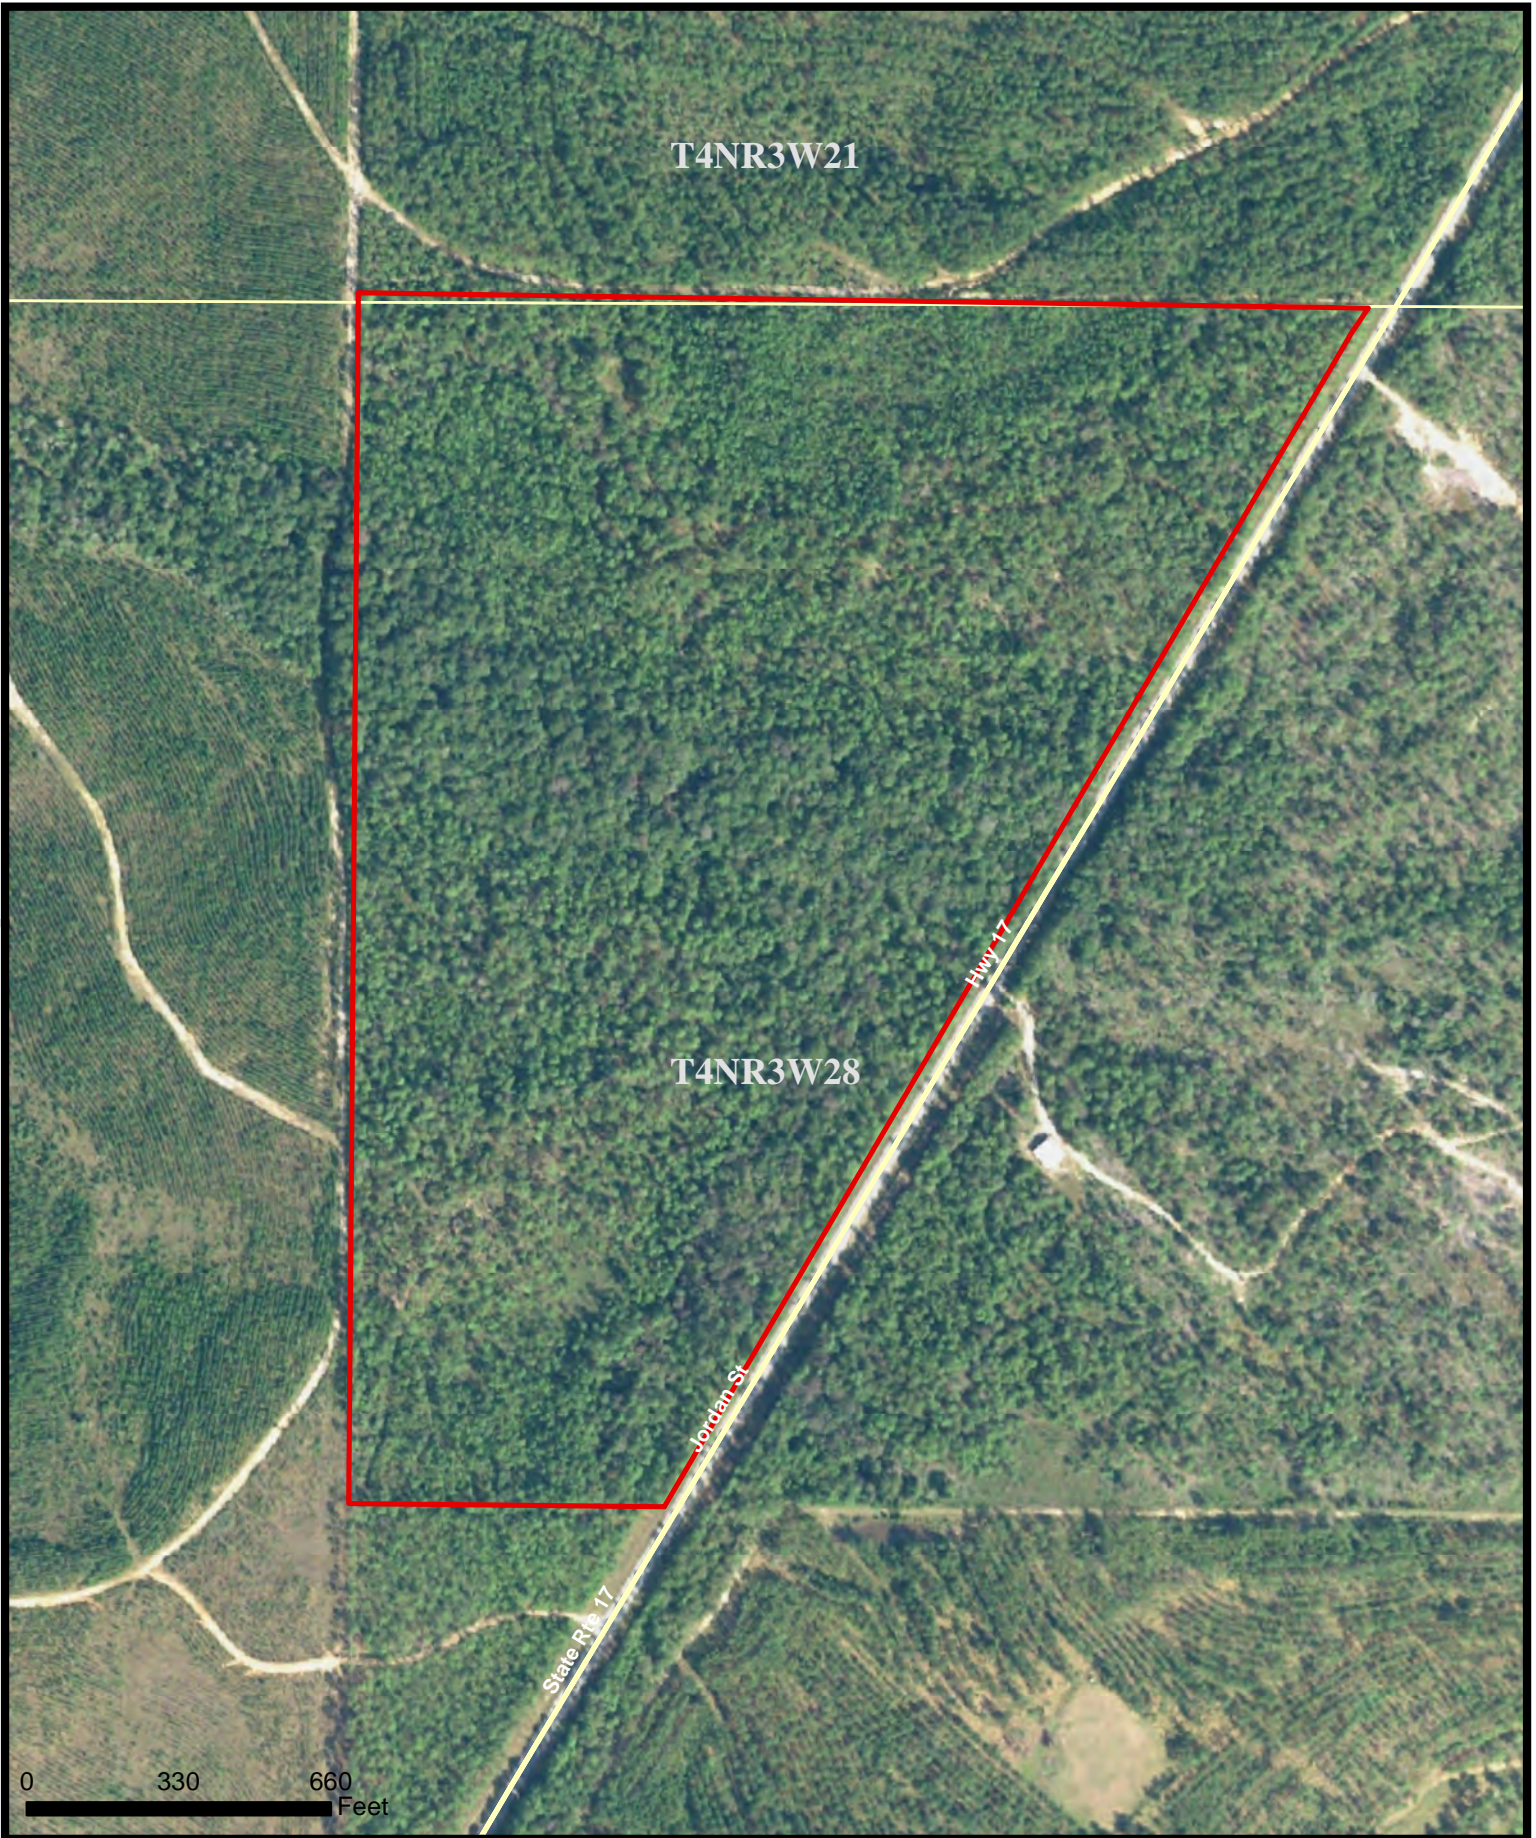

**Cheyenne Steel Tract**  
**86+- Acres**  
**Washington County, AL**

0 660 1,320 Feet

Map is for illustrative purposes only. Accuracy is not guaranteed.

T4NR3W21

T4NR3W28

Hwy 17

Jordan St

State Rte 17

0 330 660 Feet

**Cheyenne Steel Tract**  
**86+- Acres**  
**Washington County, AL**

Map is for illustrative purposes only. Accuracy is not guaranteed.

**Cheyenne Steel Tract**  
**86+- Acres**  
**Washington County, AL**

Map is for illustrative purposes only. Accuracy is not guaranteed.